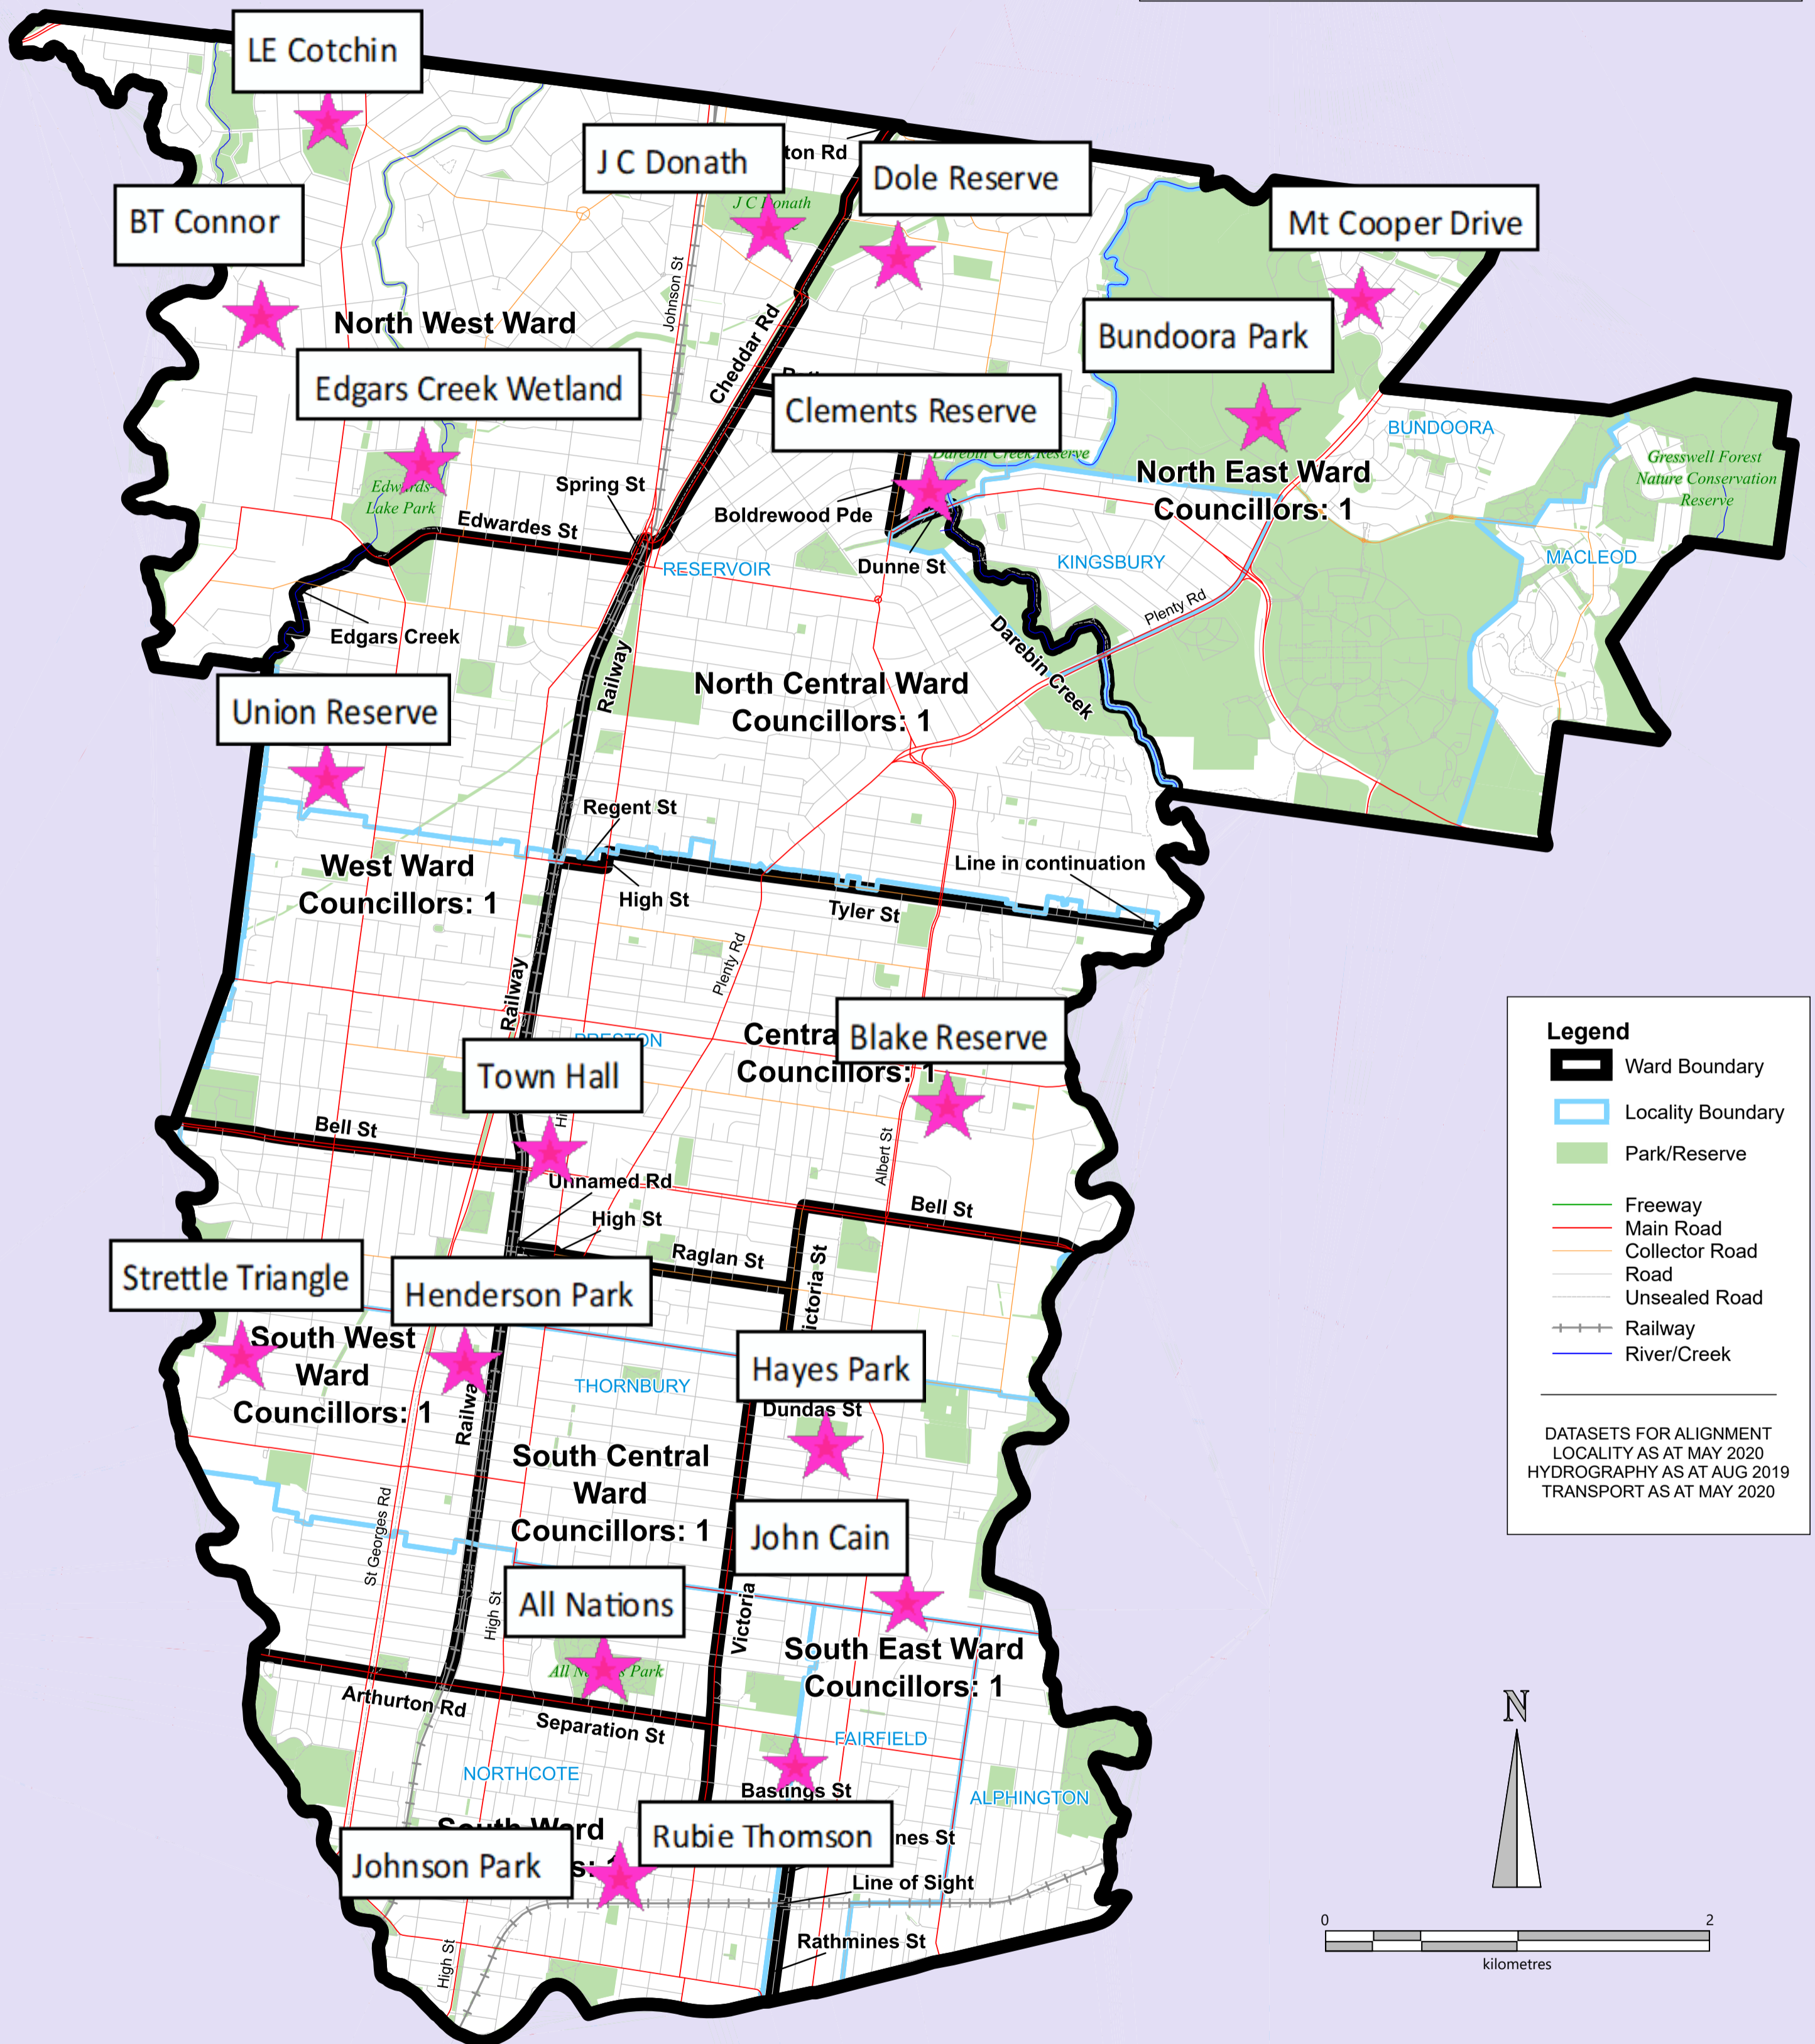

Darebin City Council

ELECTORAL STRUCTURE OF DAREBIN CITY COUNCIL

NOTE: By Order in Council under section 15(1)(a) and (b) of the Local Government Act 2020, the electoral structure of Darebin City Council is fixed as described in this plan.

Electoral boundaries are aligned to the VicMap spatial data files as defined in the legend on this map. These boundaries will be provided to DELWP for inclusion in the VicMap Admin dataset by 31 July 2020. This electoral structure was published on the Victoria Government Gazette No. G 27 Thursday 9 July 2020.

Map prepared by:

Data use:

Copyright © 2020 - State Government Victoria, Department of Environment, Land, Water & Planning

Disclaimer: This content is provided for information purposes only. While every effort has been made to ensure accuracy and authenticity of the content, the Victorian government does not accept any liability to any person for the information provided.