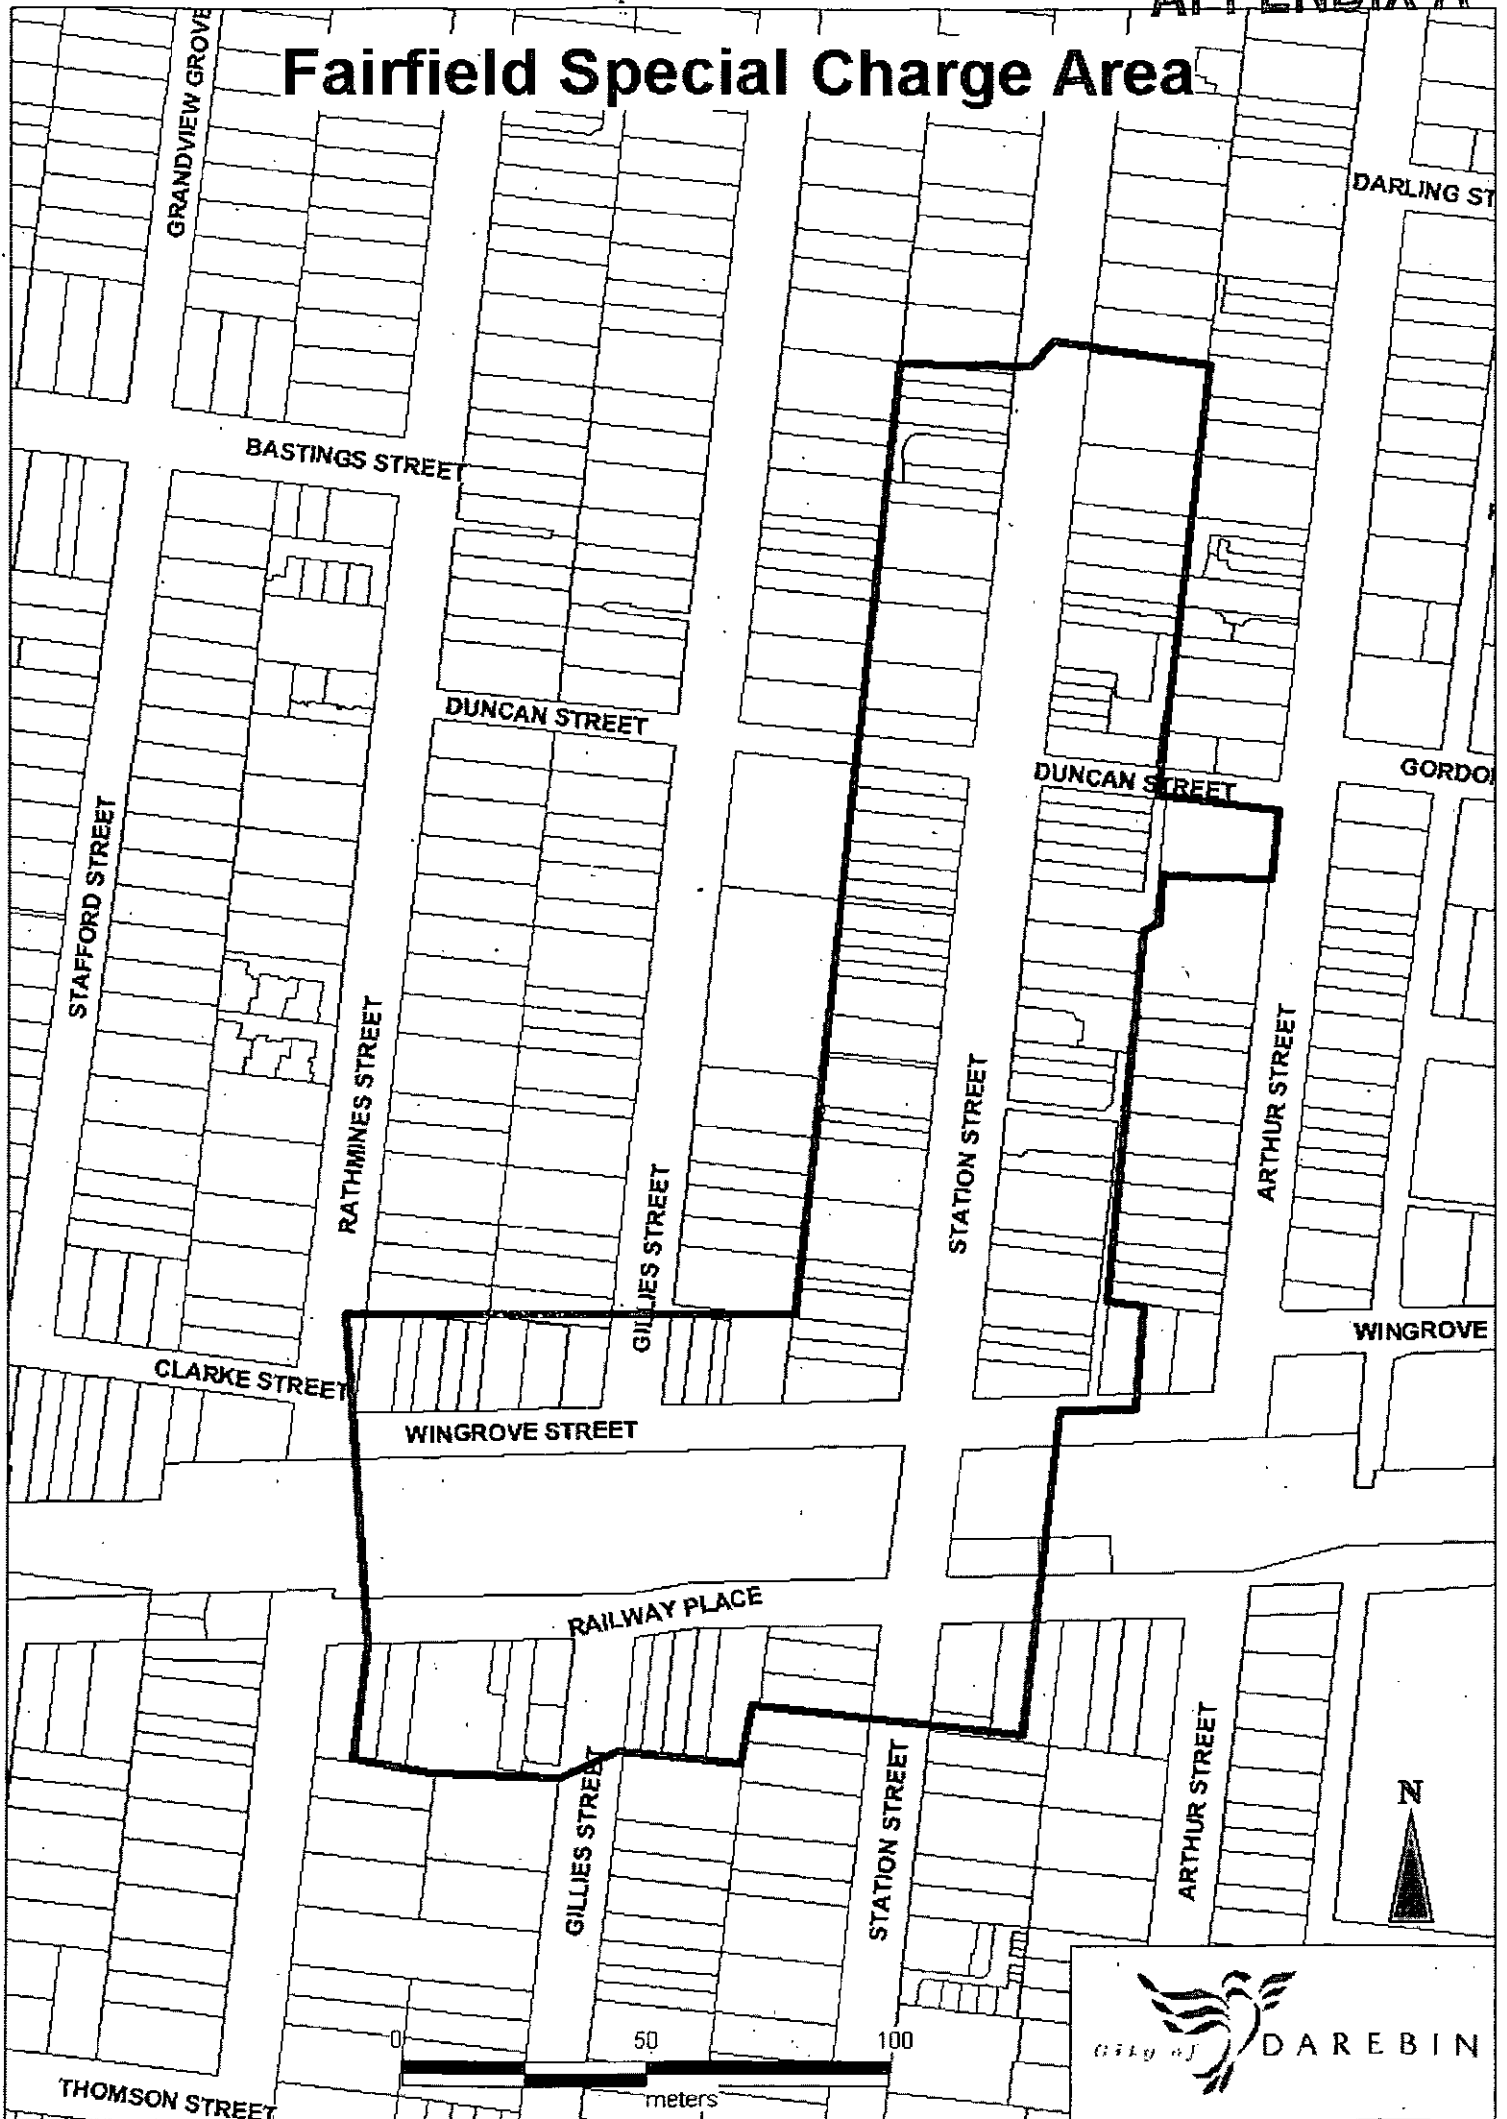

Fairfield Special Charge Area

APPENDIX B

Property Address
92 Arthur Street FAIRFIELD VIC 3078
3 Railway Place FAIRFIELD VIC 3078
5A Railway Place FAIRFIELD VIC 3078
5 Railway Place FAIRFIELD VIC 3078
11 Railway Place FAIRFIELD VIC 3078
13 Railway Place FAIRFIELD VIC 3078
21-23 Railway Place FAIRFIELD VIC 3078
25 Railway Place FAIRFIELD VIC 3078
1/27 Railway Place FAIRFIELD VIC 3078
2/27 Railway Place FAIRFIELD VIC 3078
3/27 Railway Place FAIRFIELD VIC 3078
29 Railway Place FAIRFIELD VIC 3078
294 Wingrove Street FAIRFIELD VIC 3078
286-288 Wingrove Street FAIRFIELD VIC 3078
284 Wingrove Street FAIRFIELD VIC 3078
284A Wingrove Street FAIRFIELD VIC 3078
282 Wingrove Street FAIRFIELD VIC 3078
274-276 Wingrove Street FAIRFIELD VIC 3078
270 Wingrove Street FAIRFIELD VIC 3078
268 Wingrove Street FAIRFIELD VIC 3078
266 Wingrove Street FAIRFIELD VIC 3078
262 Wingrove Street FAIRFIELD VIC 3078
254-256 Wingrove Street FAIRFIELD VIC 3078
222 Wingrove Street FAIRFIELD VIC 3078
75 Station Street FAIRFIELD VIC 3078
81 Station Street FAIRFIELD VIC 3078
85A Station Street FAIRFIELD VIC 3078
85 Station Street FAIRFIELD VIC 3078
87A Station Street FAIRFIELD VIC 3078
87 Station Street FAIRFIELD VIC 3078
89 Station Street FAIRFIELD VIC 3078
89A Station Street FAIRFIELD VIC 3078
91A Station Street FAIRFIELD VIC 3078
95 Station Street FAIRFIELD VIC 3078
97 Station Street FAIRFIELD VIC 3078
99 Station Street FAIRFIELD VIC 3078
101 Station Street FAIRFIELD VIC 3078
103 Station Street FAIRFIELD VIC 3078
105 Station Street FAIRFIELD VIC 3078
107 Station Street FAIRFIELD VIC 3078
109 Station Street FAIRFIELD VIC 3078
111 Station Street FAIRFIELD VIC 3078
113 Station Street FAIRFIELD VIC 3078
115 Station Street FAIRFIELD VIC 3078
115A Station Street FAIRFIELD VIC 3078
121A Station Street FAIRFIELD VIC 3078
123 Station Street FAIRFIELD VIC 3078
125 Station Street FAIRFIELD VIC 3078
127 Station Street FAIRFIELD VIC 3078
129A Station Street FAIRFIELD VIC 3078