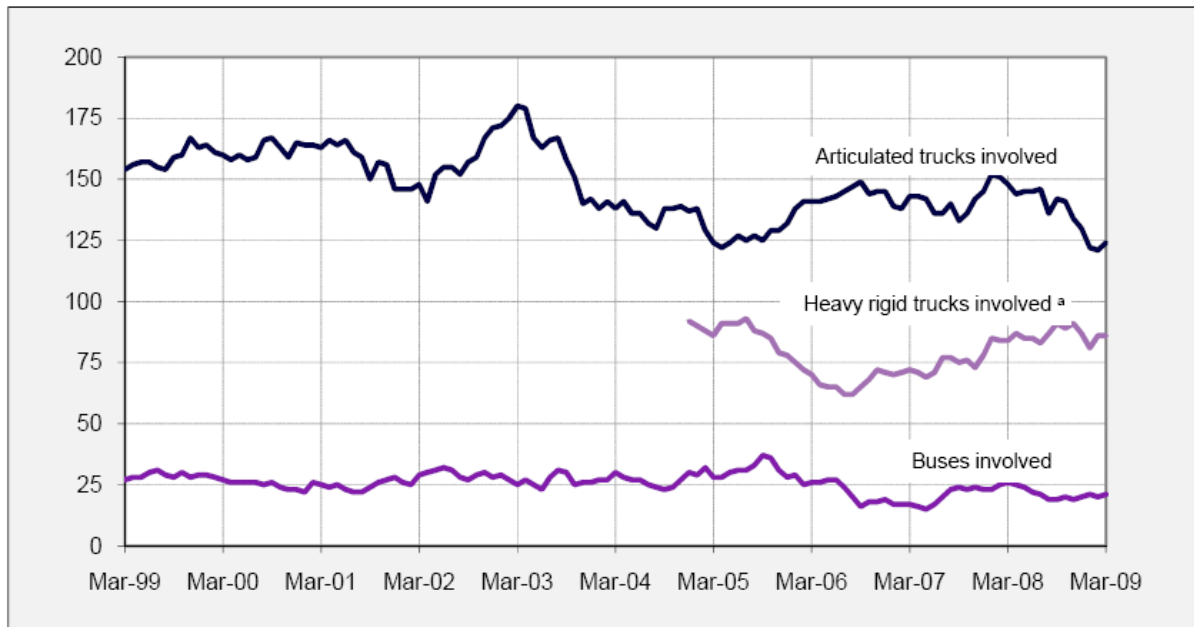

## Appendix G.

### Fatal crashes involving heavy vehicles, Australia, 12 month rolling total · Ten years ended March 2009

Each point shows the number of fatal crashes in the preceding 12 months

<sup>a</sup> Data unavailable prior to 2004.