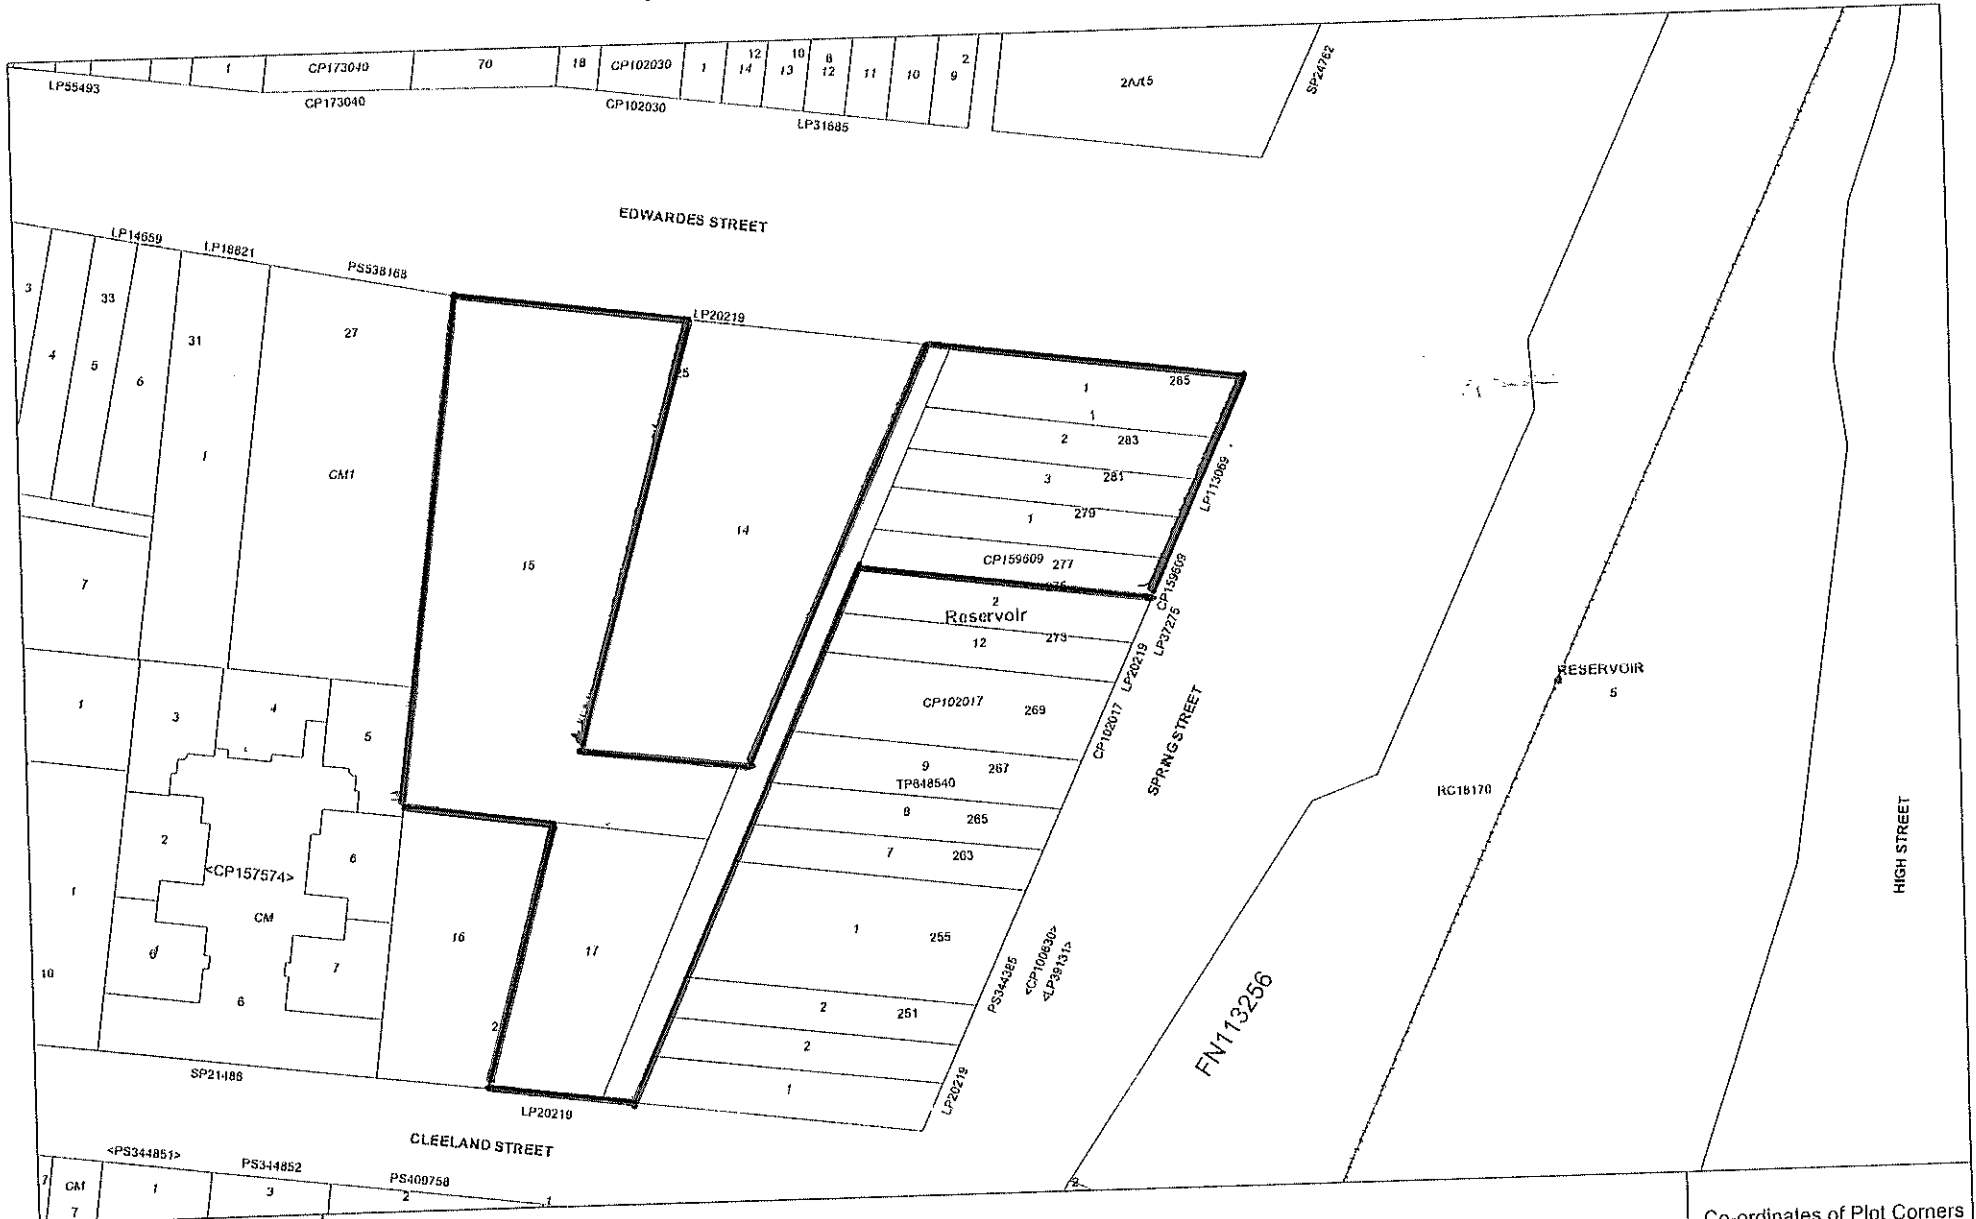

lots 1 to 5 LP 113069

~~LP 159609~~

~~lot 2 LP 37275~~

LAND BENEFITED FROM COV. A326370