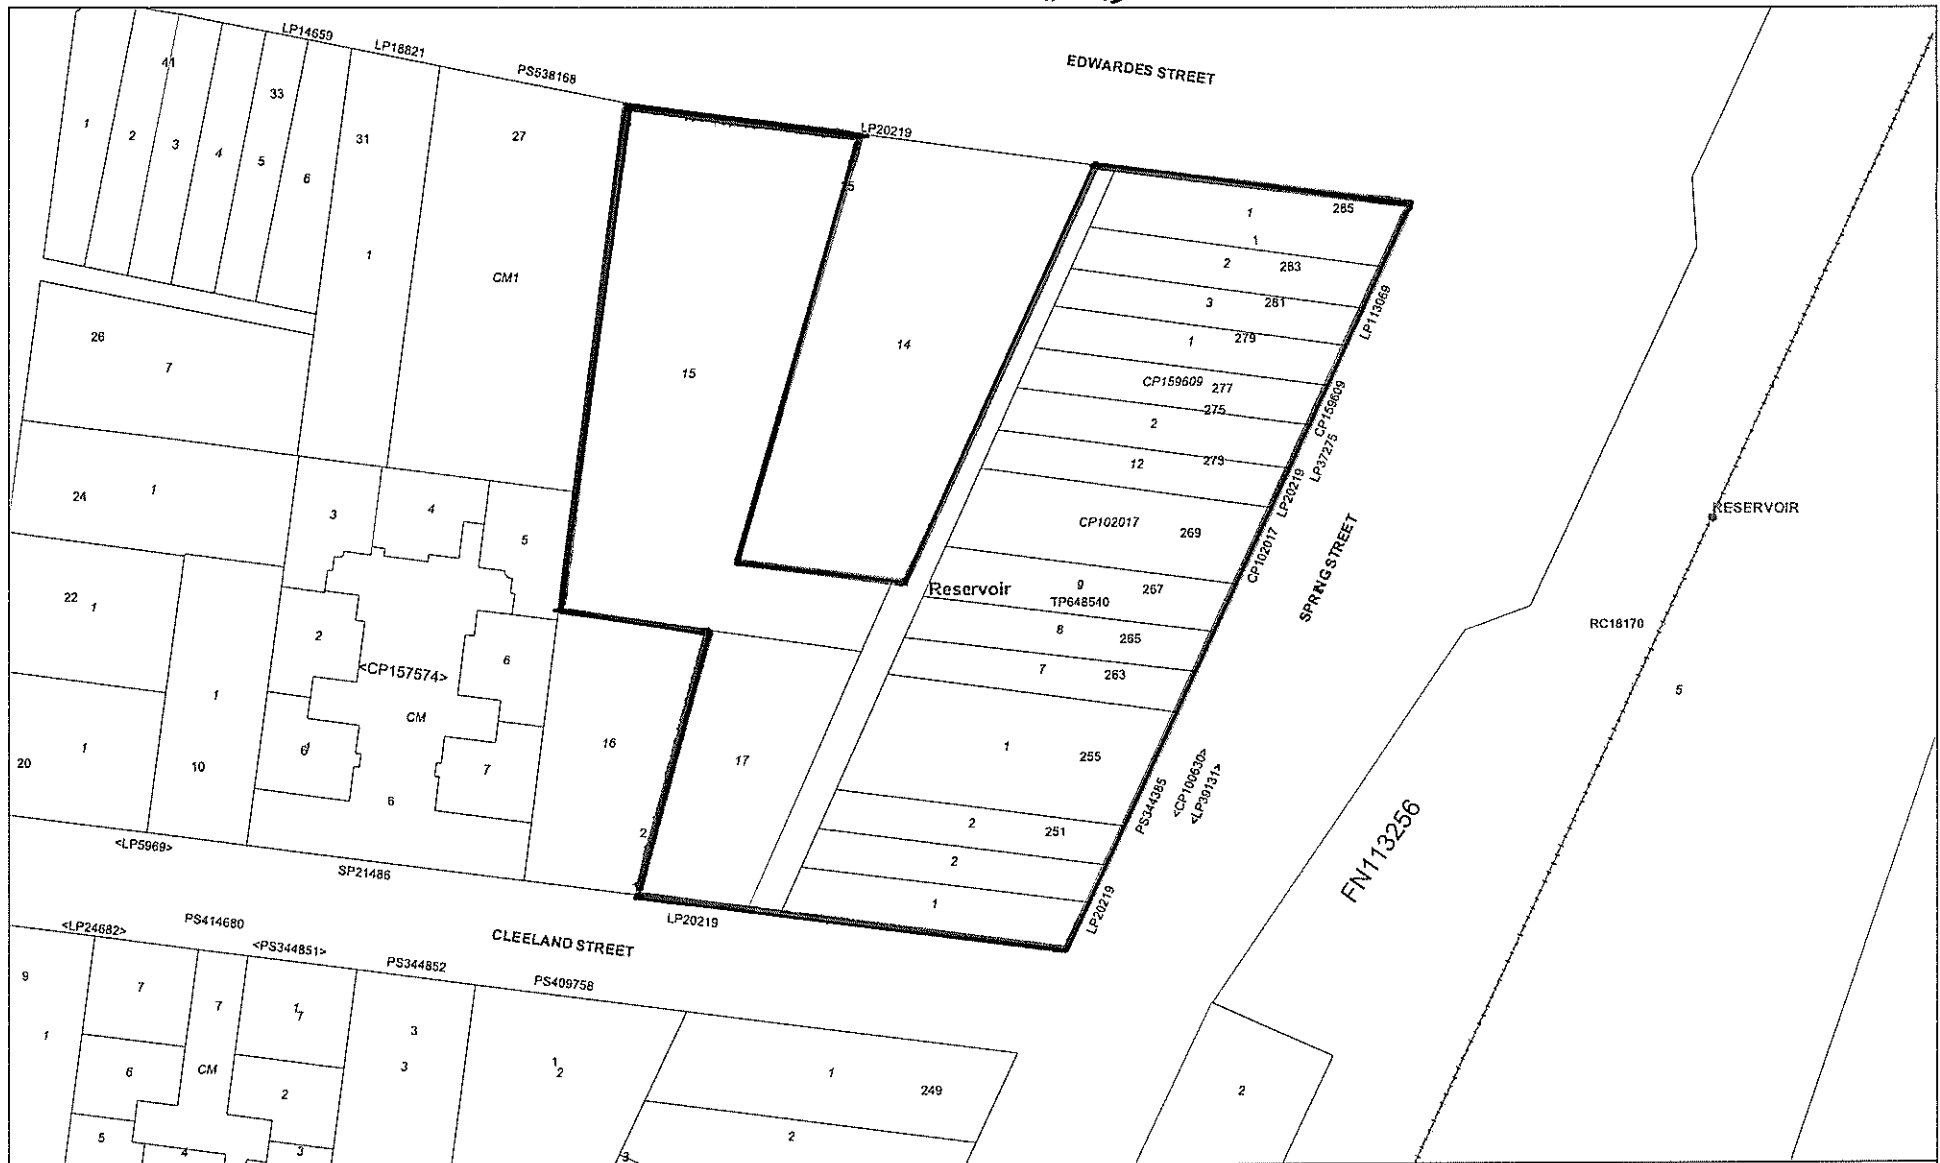

LAND BENEFITED FROM COV. 2201788
2 sheets

lots 1&12 LP 20219

1A1

<p>Co-ordinates of Plot Corners NW 324103, 5823792 SW 324107, 5823632 MGA Zone 55</p>	<p>Data Source: Vicmap Property</p>  <p>Scale of Metres (1:1000)</p> <p>MGA Zone 55 Melways - 18 G5 Vicroads - 79 B5 Created 3:47 PM on Dec 9, 2011</p>	<p>Co-ordinates of Plot Corners NE 324368, 5823797 SE 324372, 5823637 MGA Zone 55</p>
--	---	--

WARNING: No warranty is given as to the accuracy or completeness of this map. Dimensions are approximate. For property dimensions, undertake a Title search.

Lot 21 - LP 7975

<p>Co-ordinates of Plot Corners</p> <p>NW 323996, 5823589</p> <p>SW 323999, 5823429</p> <p>MGA Zone 55</p>	<p>Data Source: Vicmap Property</p> <p>0 10 20 30 40 50 60 70 80 90 100</p> <p>Scale of Metres (1:1000)</p> <p>MGA Zone 55</p> <p>Melways - 18 G6 Vicroads - 79 B5</p> <p>Created 3:49 PM on Dec 9, 2011</p>	<p>Co-ordinates of Plot Corners</p> <p>NE 324261, 5823595</p> <p>SE 324264, 5823435</p> <p>MGA Zone 55</p>
--	--	--

LAND BENEFITED FROM COV. A326370

1 B 1

Co-ordinates of Plot Corners
 NW 324127, 5823813
 SW 324130, 5823653
 MGA Zone 55

Data Source: Vicmap Property

MGA Zone 55
 Melways - 18 G5 Vicroads - 79 B5
 Created 3:51 PM on Dec 9, 2011

Co-ordinates of Plot Corners
 NE 324392, 5823819
 SE 324395, 5823659
 MGA Zone 55

WARNING: No warranty is given as to the accuracy or completeness of this map. Dimensions are approximate. For property dimensions, undertake a Title search.