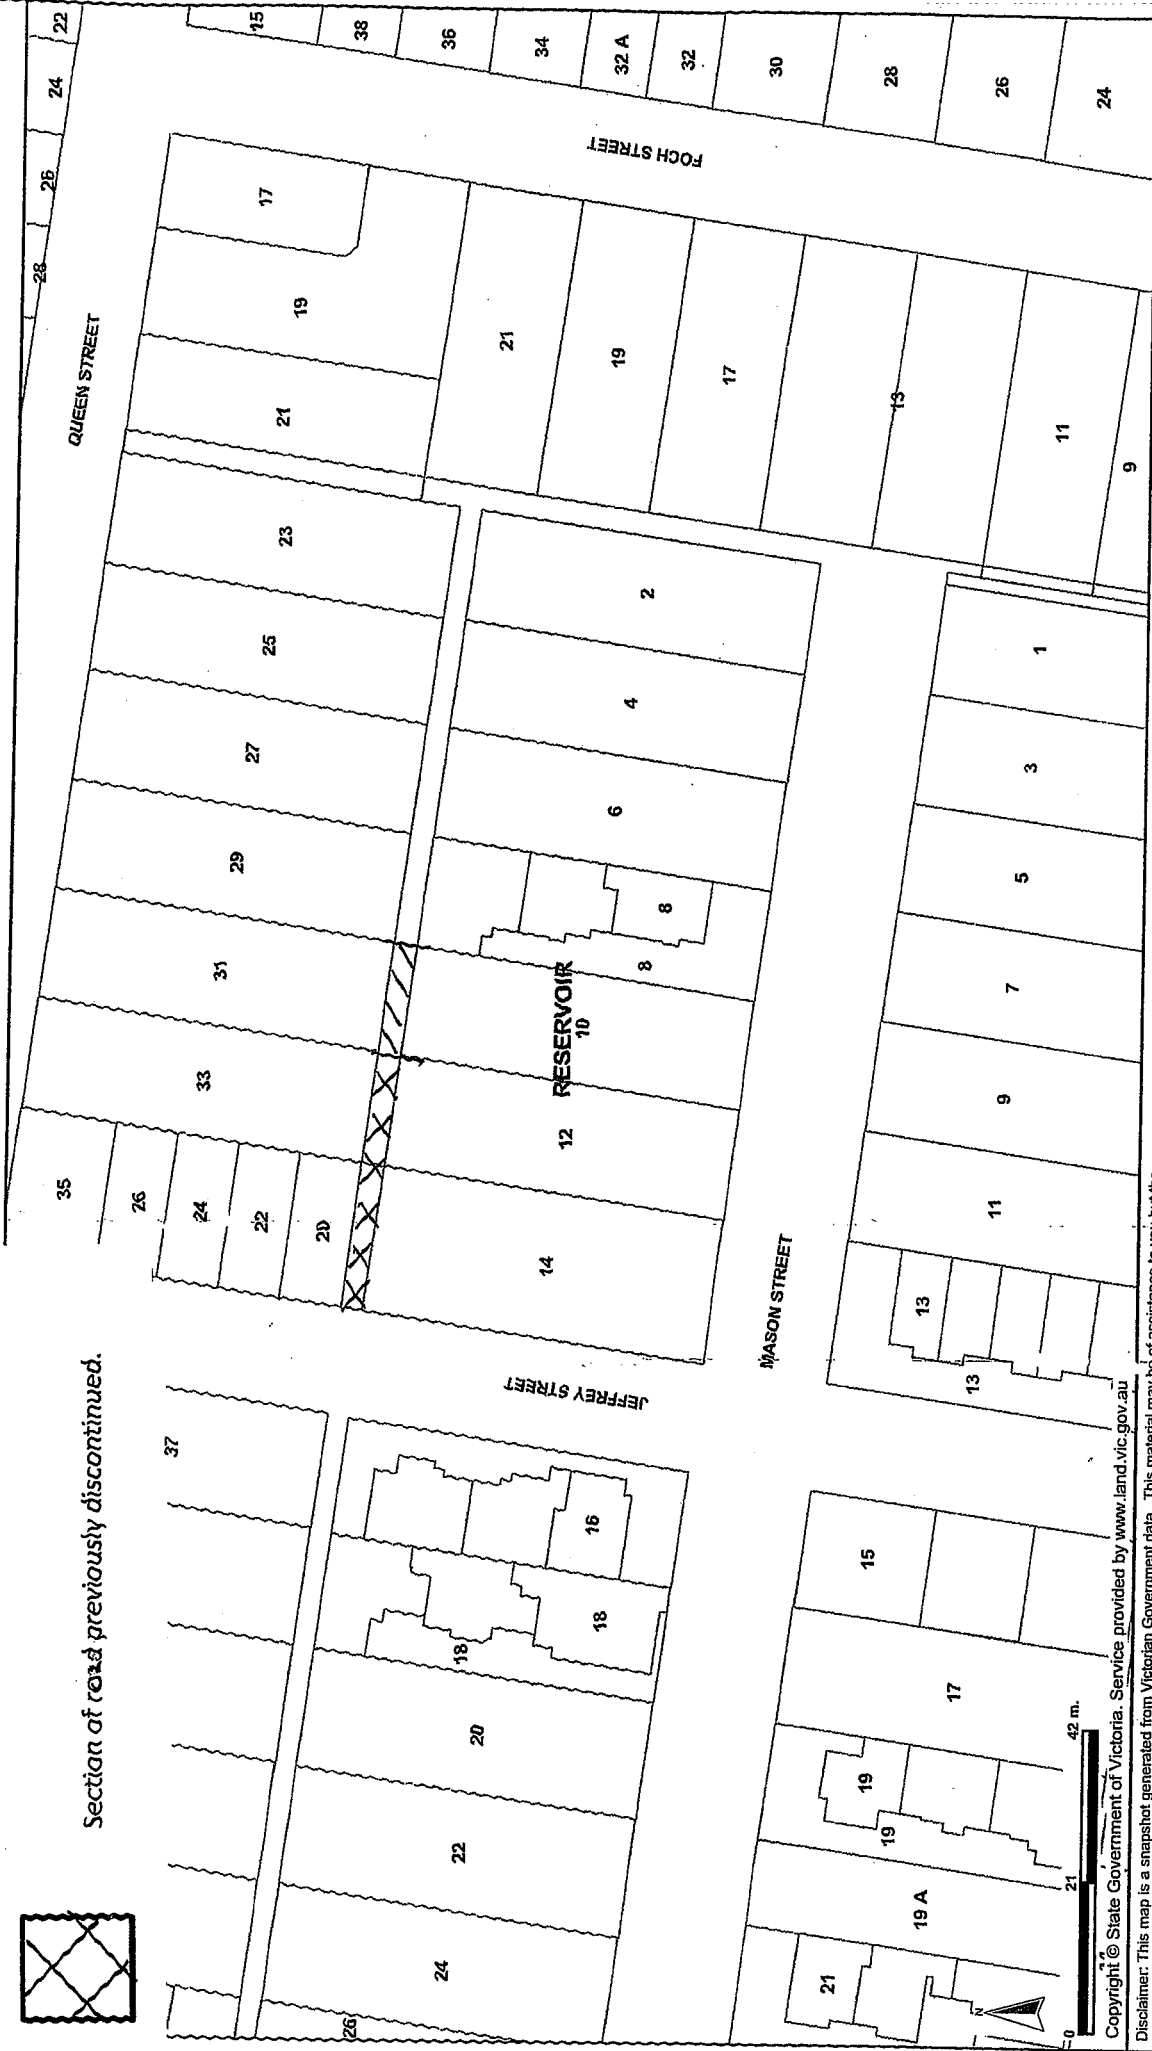

Map Scale 1:1,000  
May 22, 2012 5:06:31 PM

Section of road proposed to be discontinued.

Section of road previously discontinued.

Map Centre - Melways 18 H9

Copyright © State Government of Victoria. Service provided by [www.land.vic.gov.au](http://www.land.vic.gov.au)

Disclaimer: This map is a snapshot generated from Victorian Government data. This material may be of assistance to you but the State of Victoria does not guarantee that the publication is without flaw or is wholly appropriate for your particular purposes and therefore disclaims all liability for error, loss or damage which may arise from reliance upon it. All persons accessing this information should make appropriate enquiries to assess the currency of data.