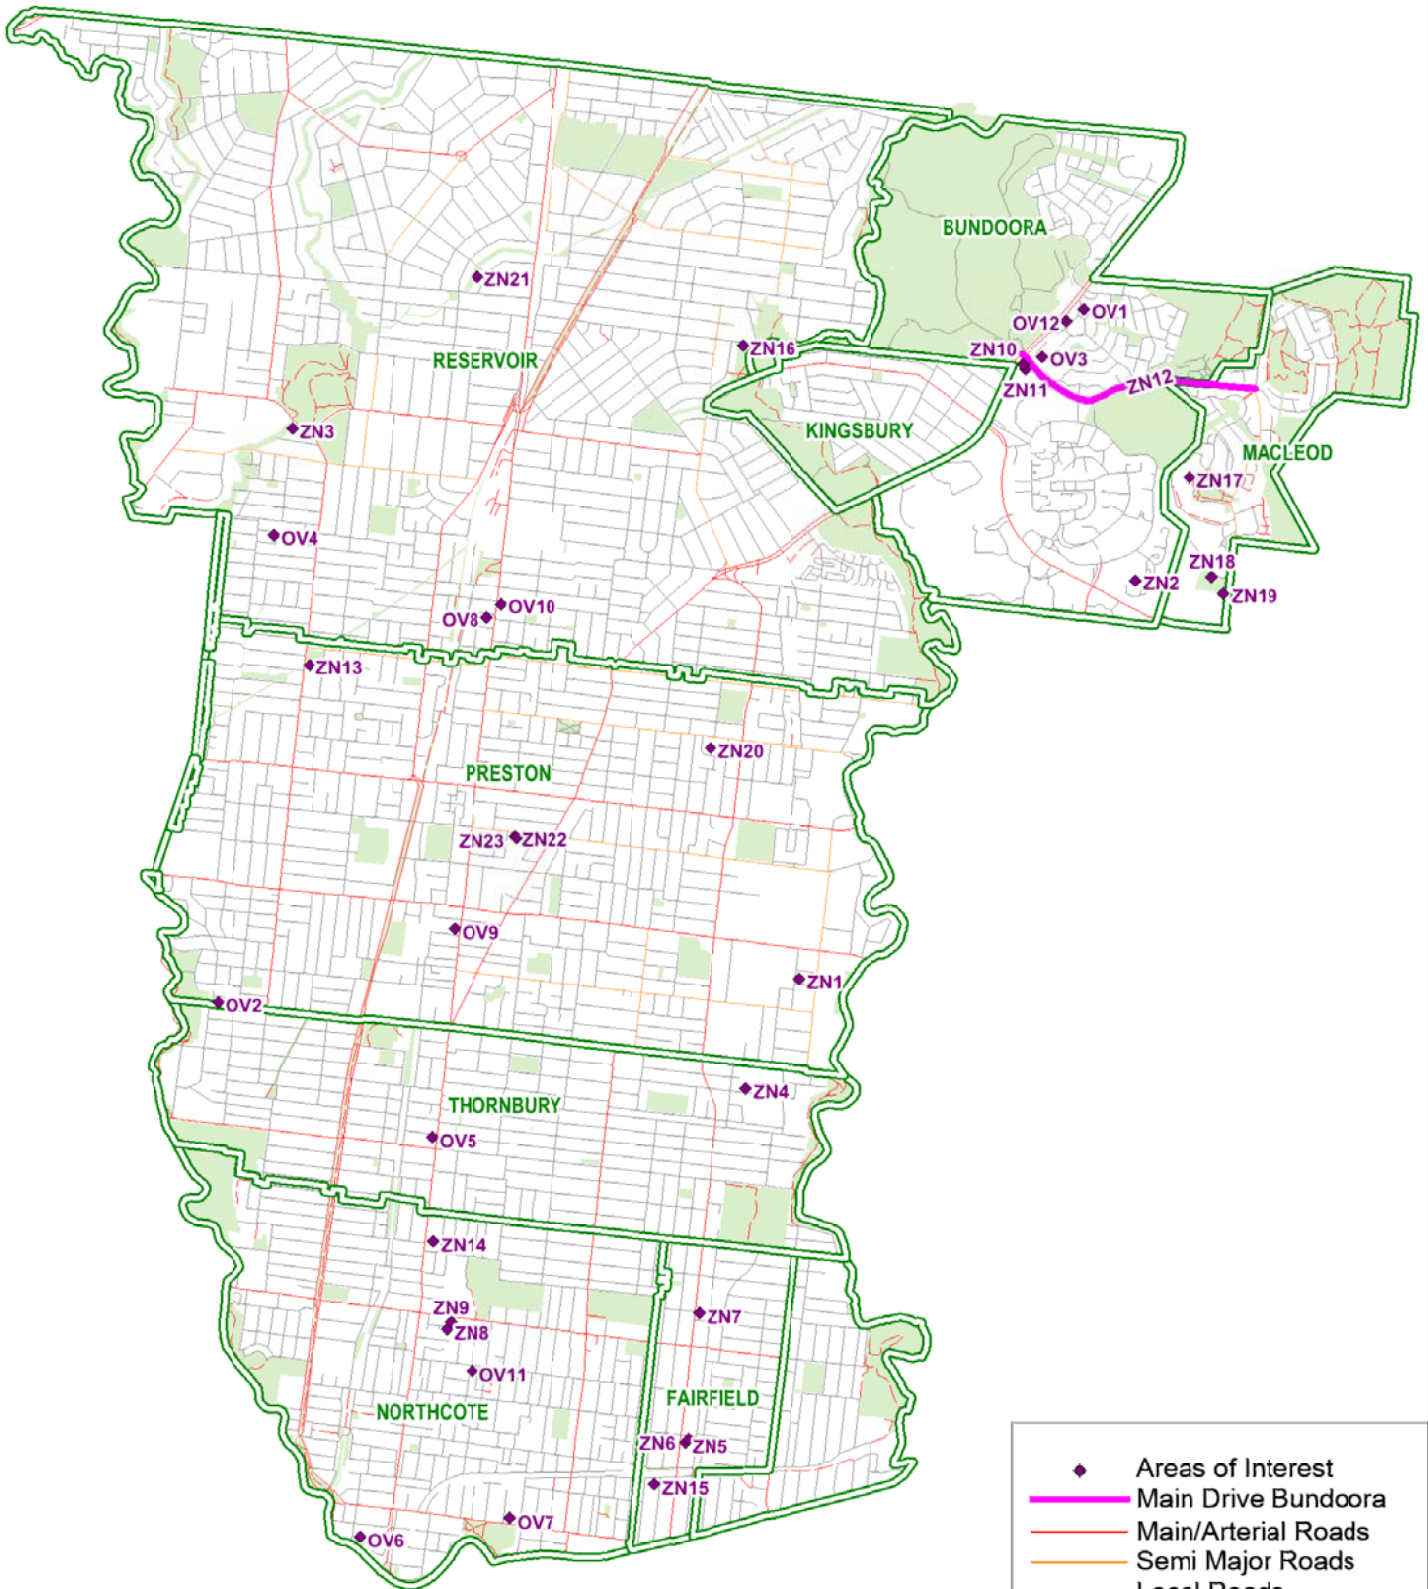

Amendment C133 Planning Scheme Errors and Anomalies

Darebin City Council

- ◆ Areas of Interest
- Main Drive Bundoora
- Main/Arterial Roads
- Semi Major Roads
- Local Roads
- Walking/Bike Tracks
- ▭ Suburb Boundaries
- ▭ Parks & Reserves