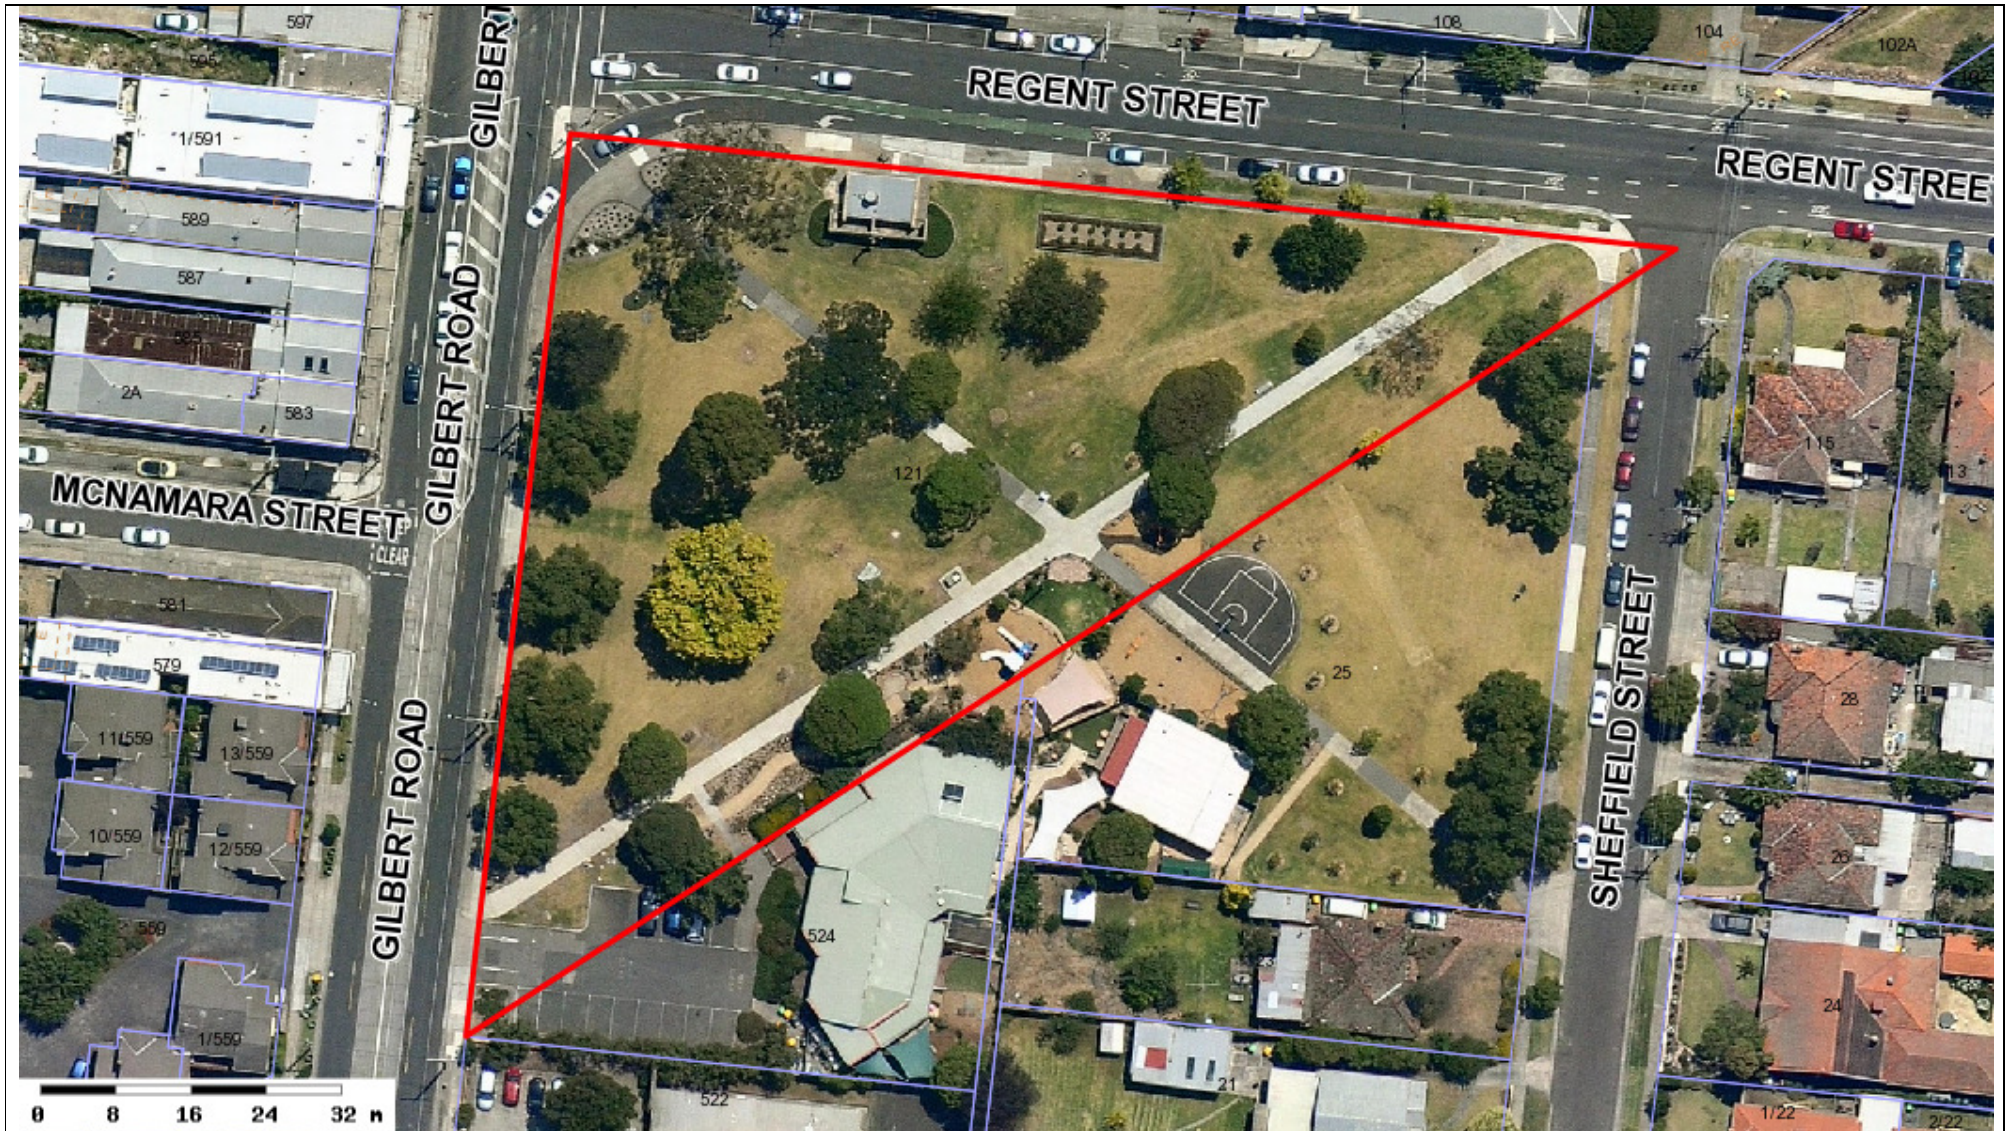

Appendix A – JS Grey Reserve (Melbourne Water land marked in red)

The State of Victoria does not warrant the accuracy or completeness of information in this product and any person using or relying upon such information does so on the basis that the State of Victoria shall bear no responsibility or liability whatsoever for any errors, faults, defects or omissions. © State of Victoria
Whilst every endeavour has been made to ensure that the information in this product is current and accurate, the City of Darebin does not accept responsibility or liability whatsoever for the content, or for any errors or omissions contained therein. © City of Darebin