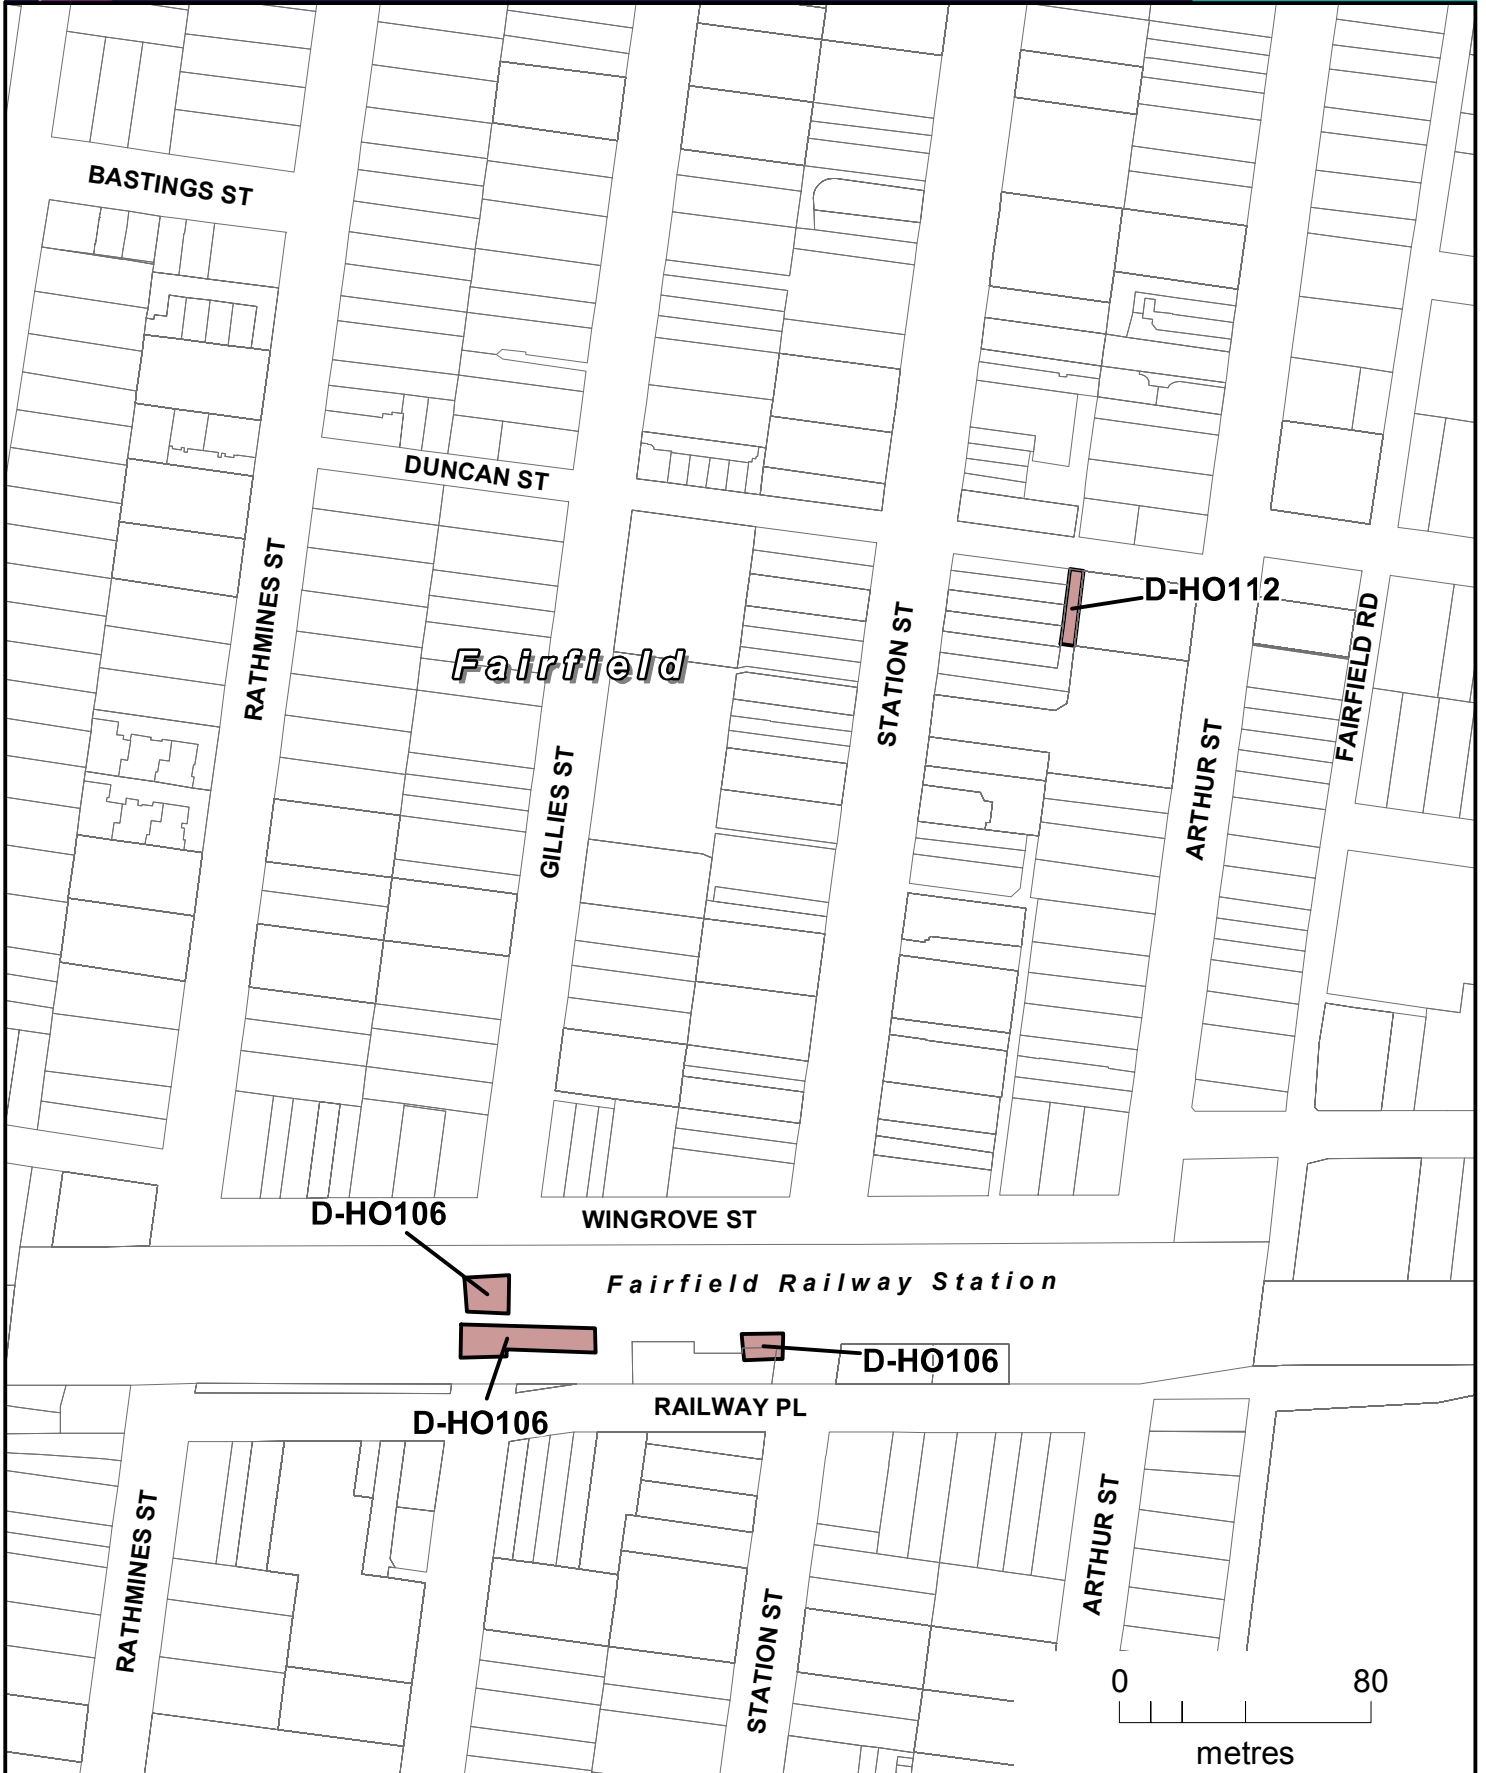

LEGEND

C1Z COMMERCIAL 1 ZONE

Part of Planning Scheme Map 17

AMENDMENT C161

LEGEND

DDO21 DESIGN AND DEVELOPMENT OVERLAY - SCHEDULE 21

Part of Planning Scheme Map 17DDO

AMENDMENT C161

LEGEND

- HO313 HERITAGE OVERLAY (HO313)
- HO314 HERITAGE OVERLAY (HO314)

Part of Planning Scheme Map 17HO

AMENDMENT C161

LEGEND

Part of Planning Scheme Map 17HO

 D-HO AREA TO BE DELETED FROM A HERITAGE OVERLAY