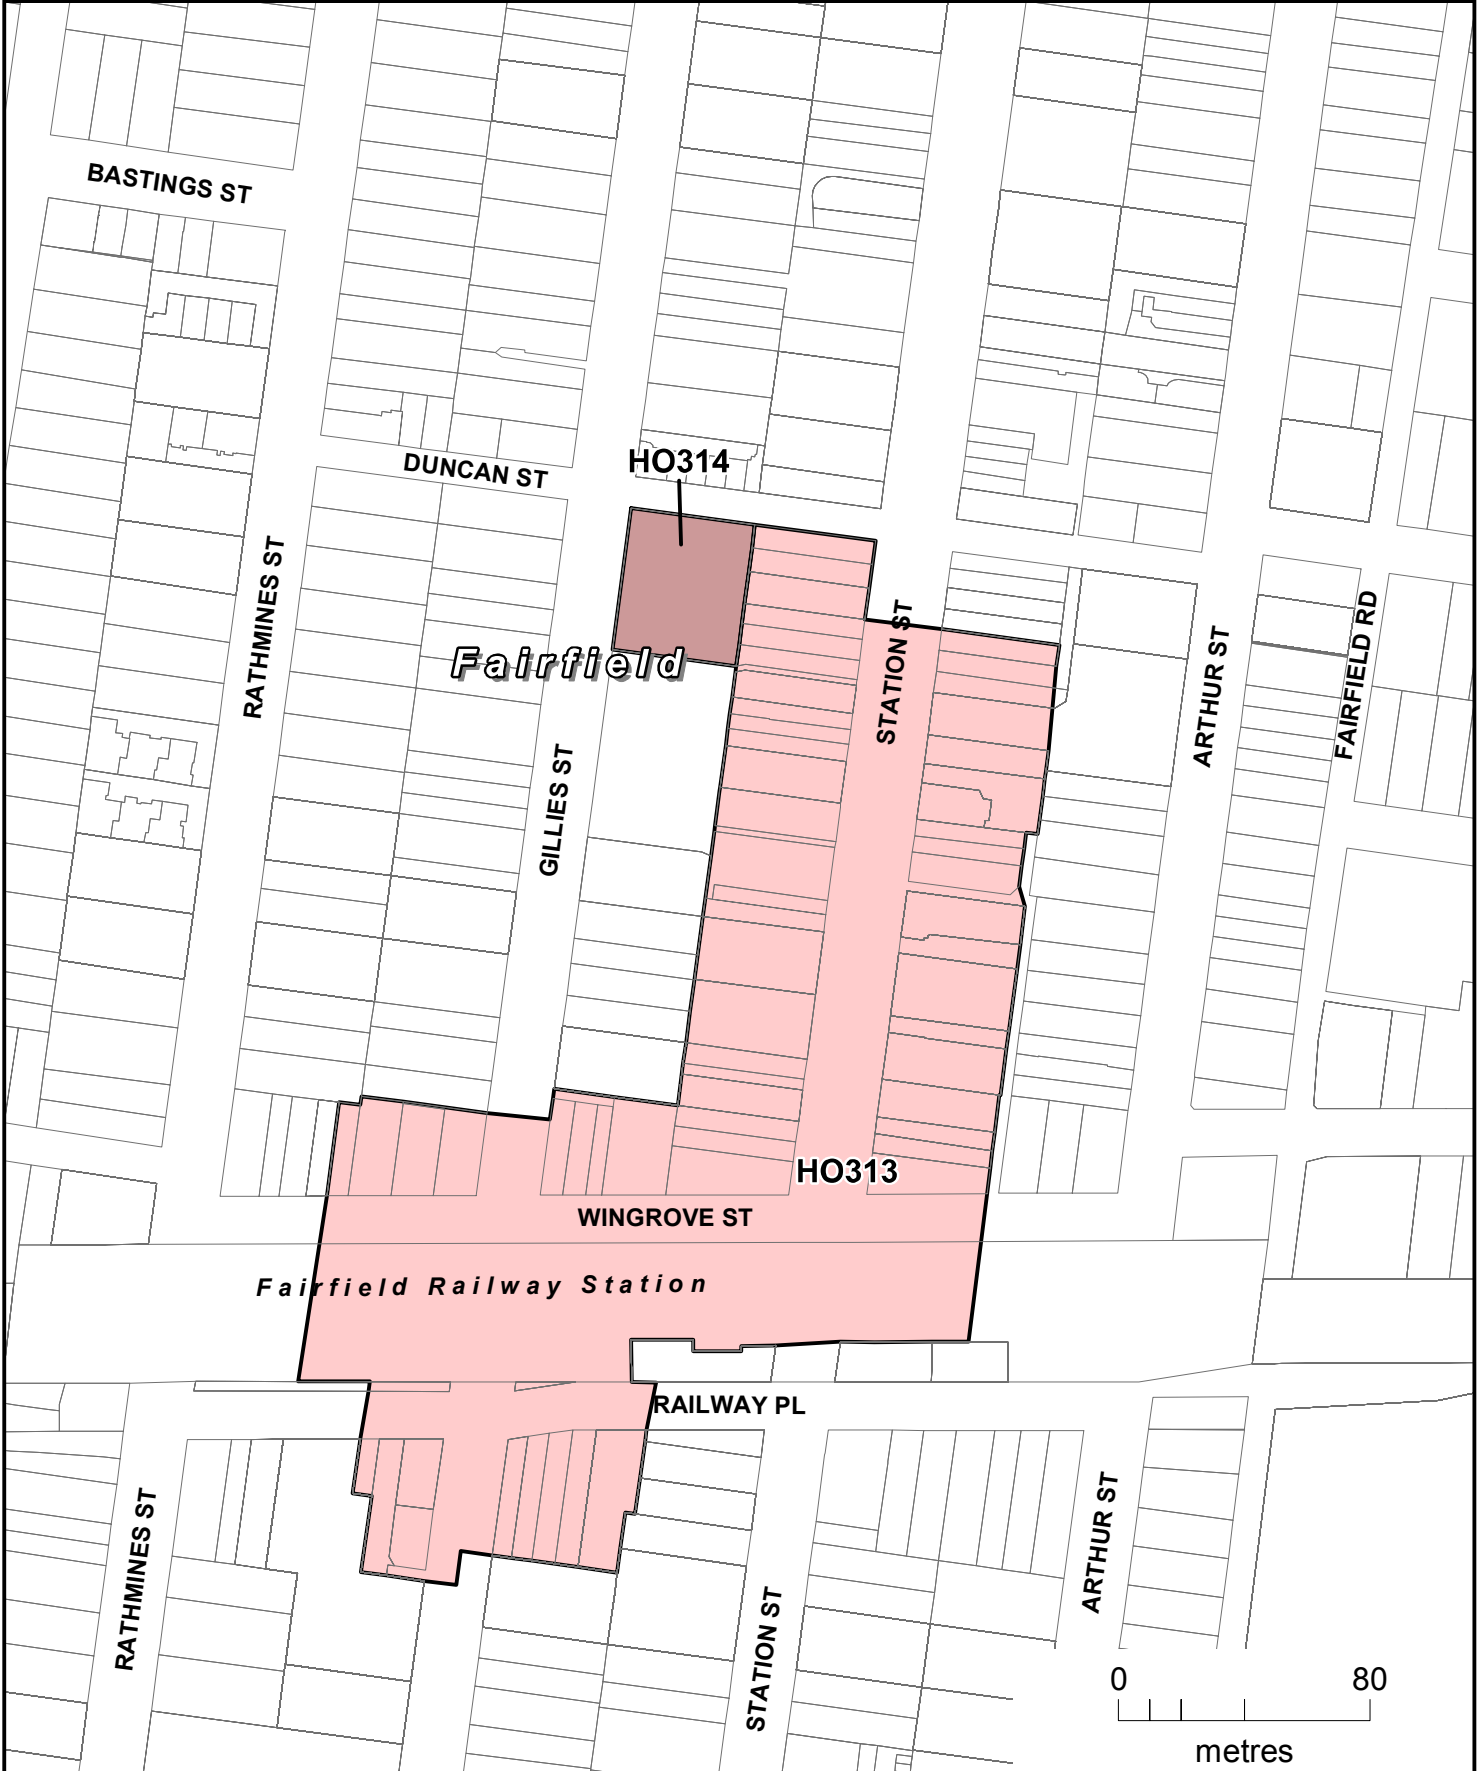

LEGEND

C1Z COMMERCIAL 1 ZONE

Part of Planning Scheme Map 17

AMENDMENT C161

LEGEND

DDO21 DESIGN AND DEVELOPMENT OVERLAY - SCHEDULE 21

Part of Planning Scheme Map 17DDO

AMENDMENT C161

LEGEND

- HO313 HERITAGE OVERLAY (HO313)
- HO314 HERITAGE OVERLAY (HO314)

Part of Planning Scheme Map 17HO

AMENDMENT C161

LEGEND

Part of Planning Scheme Map 17HO

 D-HO AREA TO BE DELETED FROM A HERITAGE OVERLAY