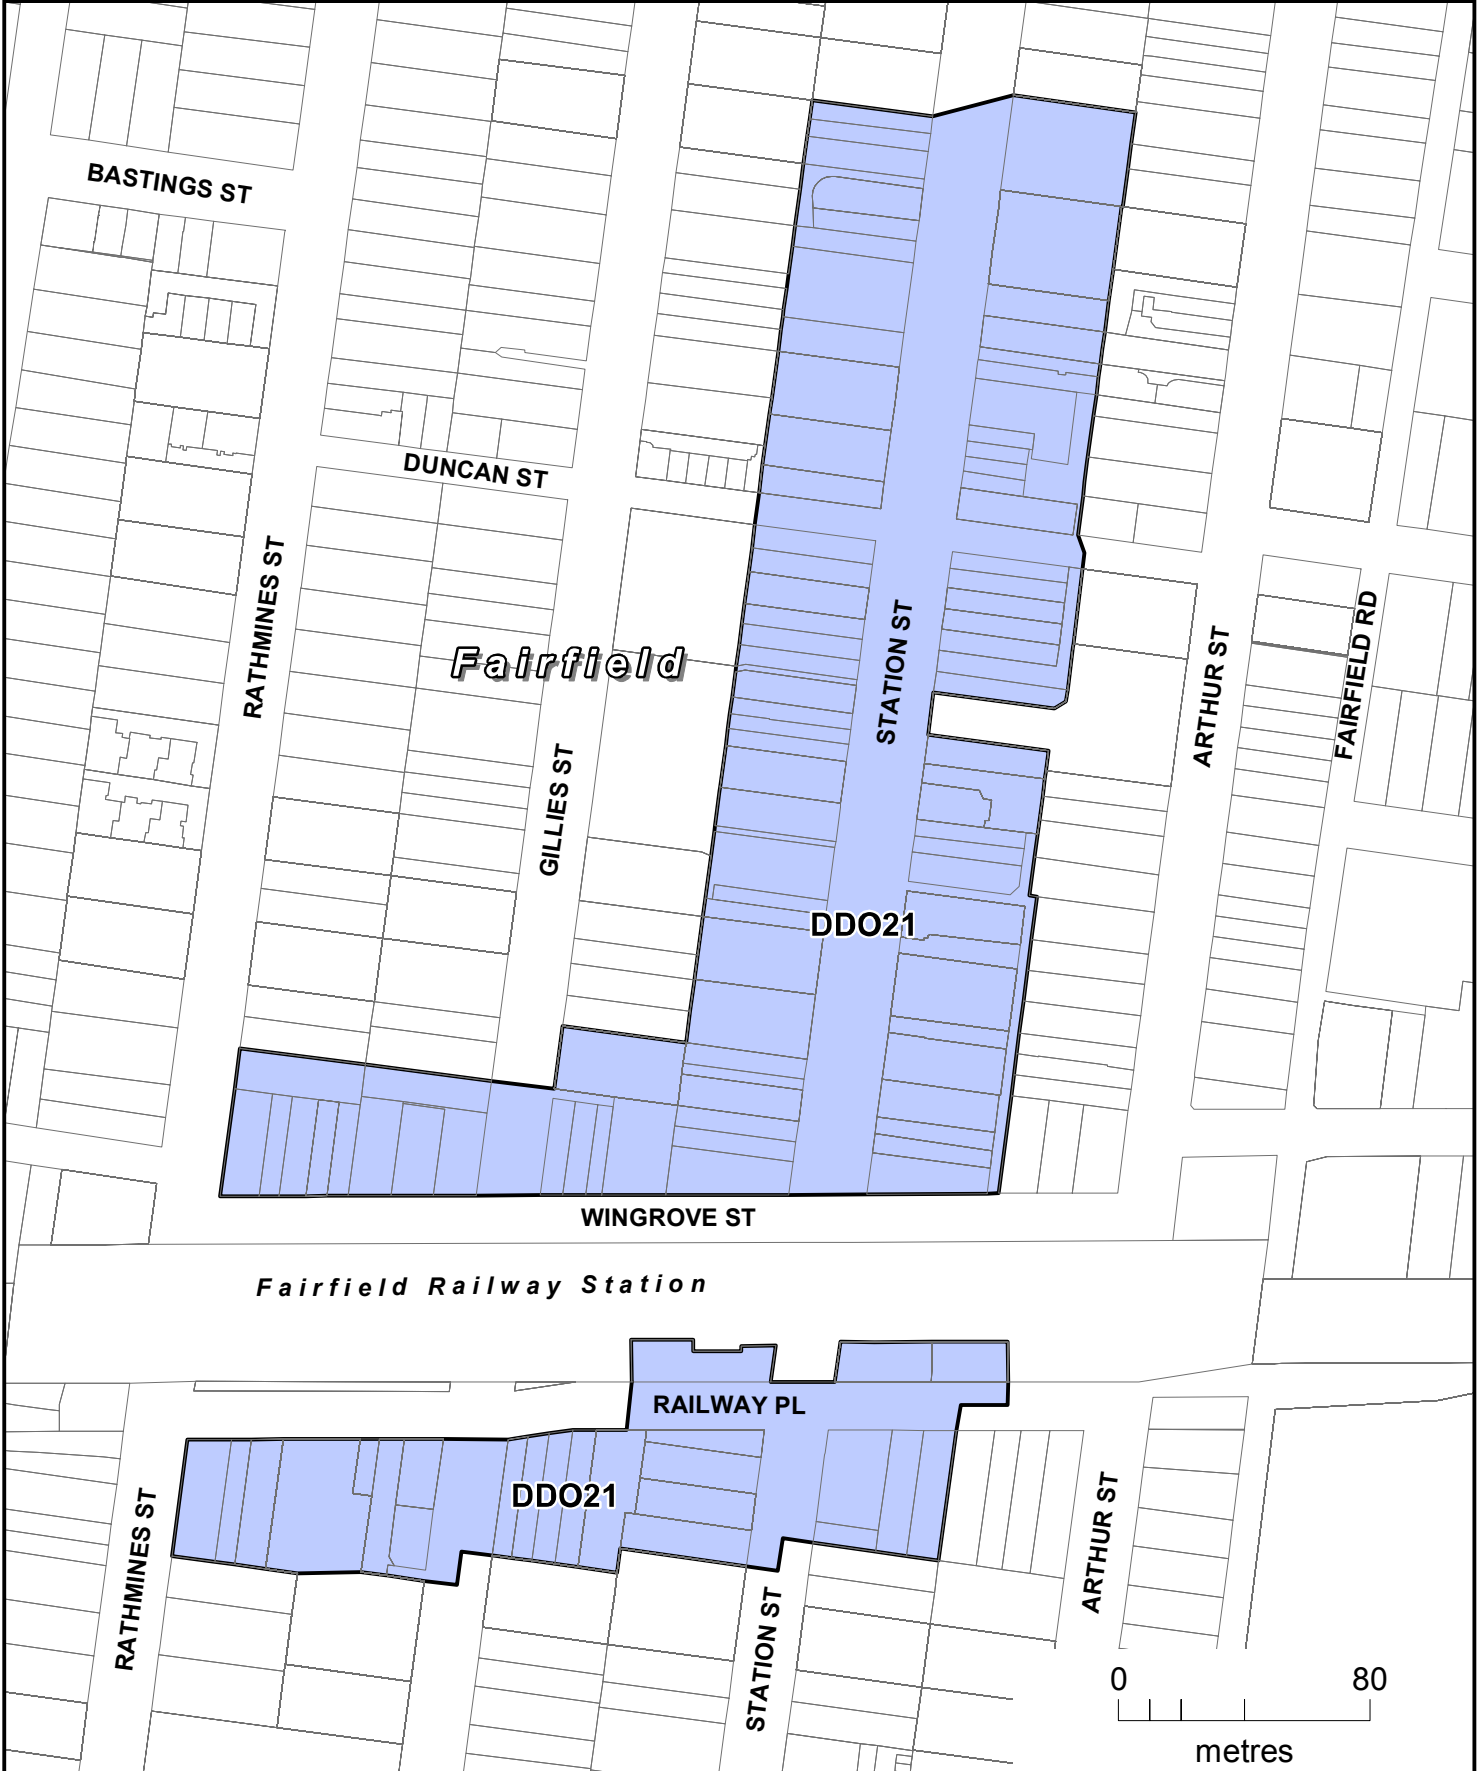

LEGEND

C1Z COMMERCIAL 1 ZONE

Part of Planning Scheme Map 17

AMENDMENT C161

LEGEND

DDO21 DESIGN AND DEVELOPMENT OVERLAY - SCHEDULE 21

Part of Planning Scheme Map 17DDO

AMENDMENT C161

LEGEND

- HO313 HERITAGE OVERLAY (HO313)
- HO314 HERITAGE OVERLAY (HO314)

Part of Planning Scheme Map 17HO

AMENDMENT C161

LEGEND

Part of Planning Scheme Map 17HO

 D-HO AREA TO BE DELETED FROM A HERITAGE OVERLAY