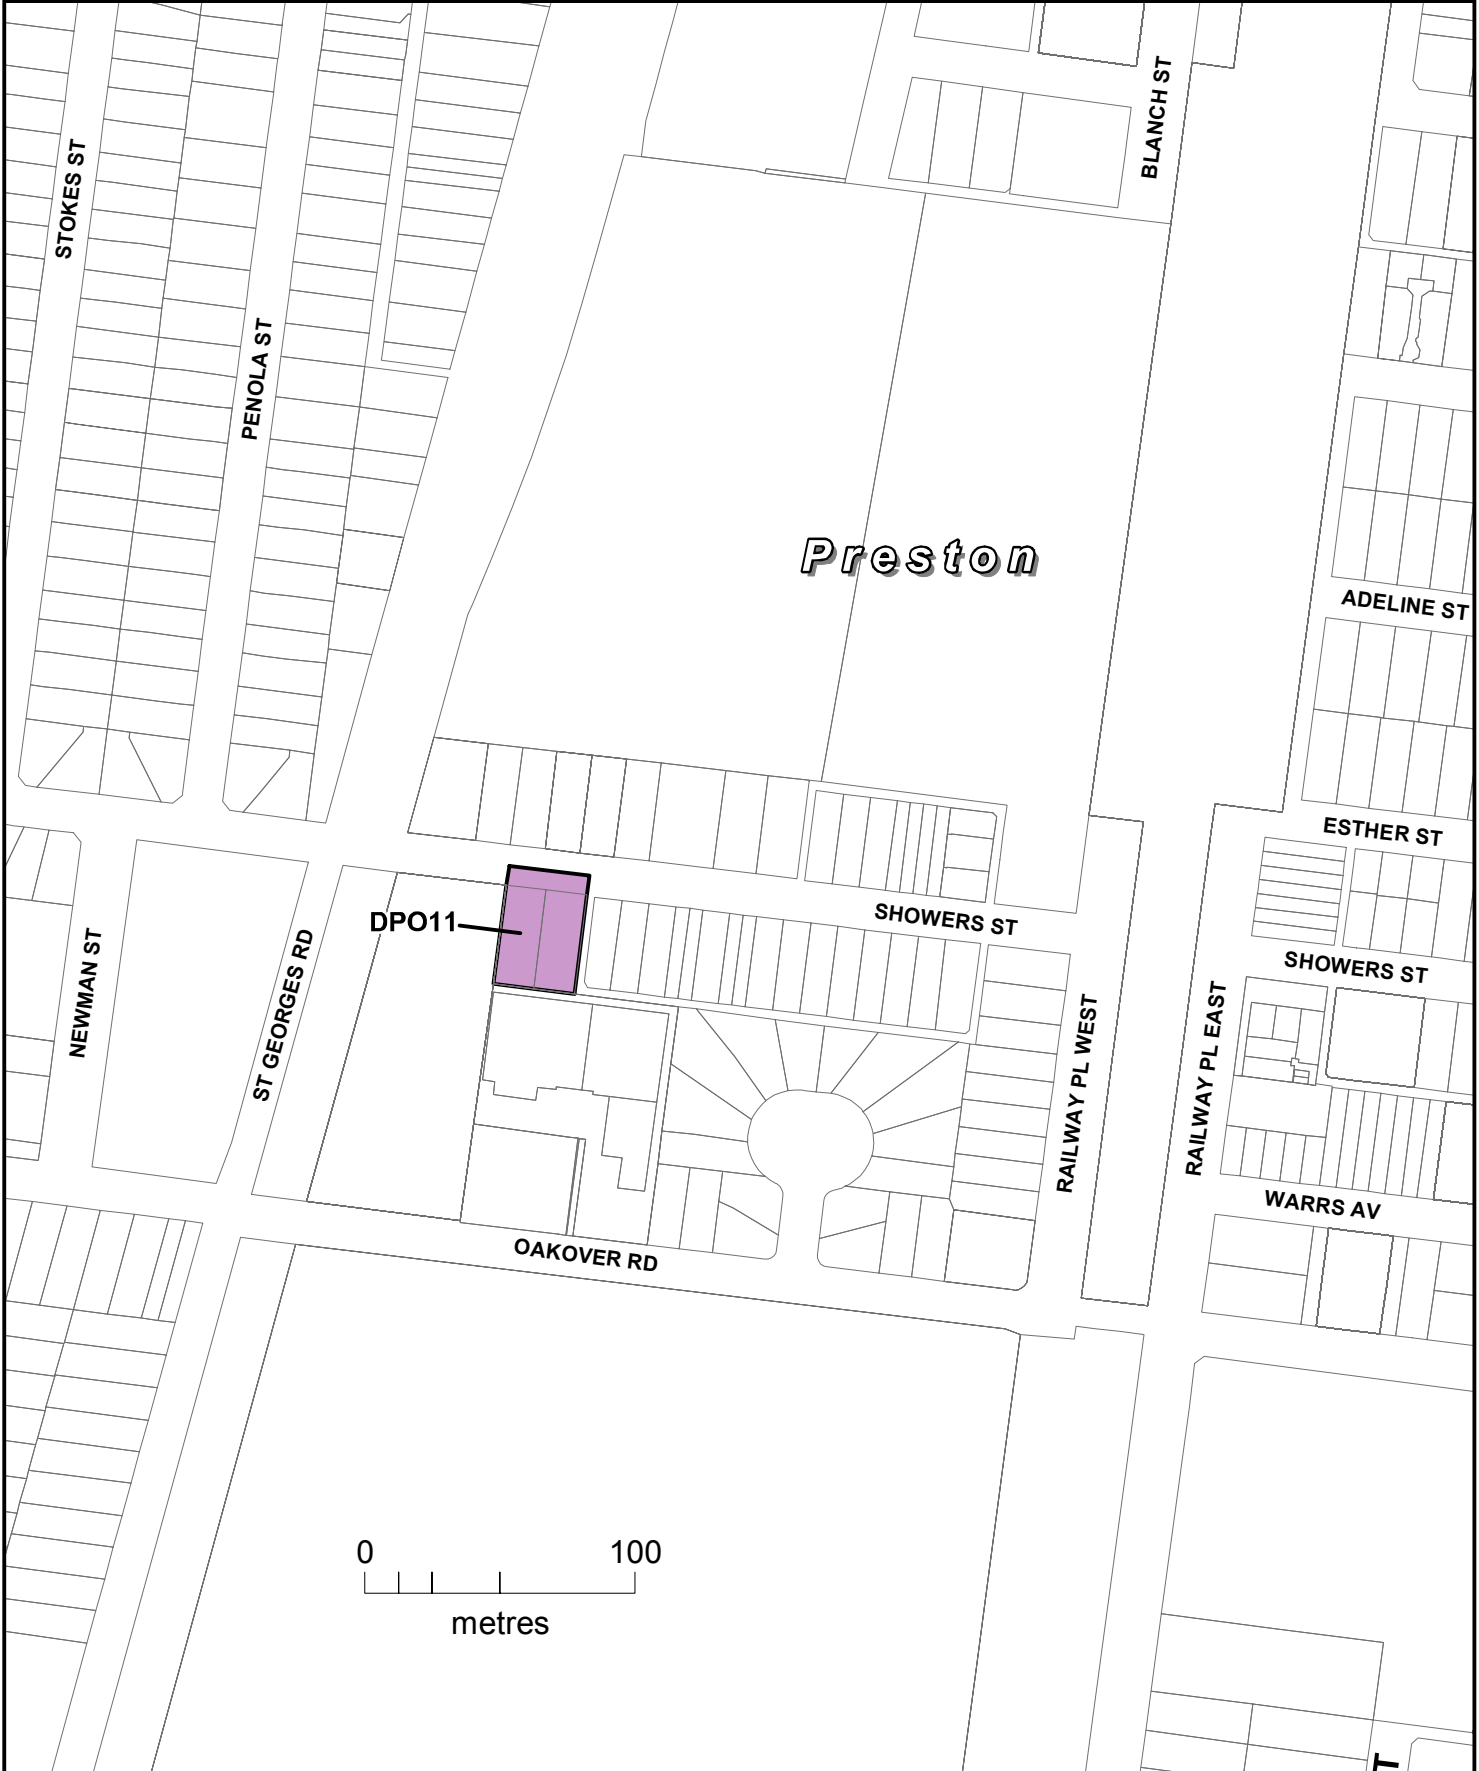

Map No 10

Map No 11

LEGEND

Part of Planning Scheme Maps 10DDO & 11DDO

D-DDO AREA TO BE DELETED FROM A DESIGN AND DEVELOPMENT OVERLAY (D-DDO16)

AMENDMENT C167

LEGEND

Part of Planning Scheme Maps 10DDO & 11DDO

DDO12 DESIGN AND DEVELOPMENT OVERLAY - SCHEDULE 22

AMENDMENT C167

LEGEND

Part of Planning Scheme Map 10DPO

DPO11 DEVELOPMENT PLAN OVERLAY - SCHEDULE 11

AMENDMENT C167