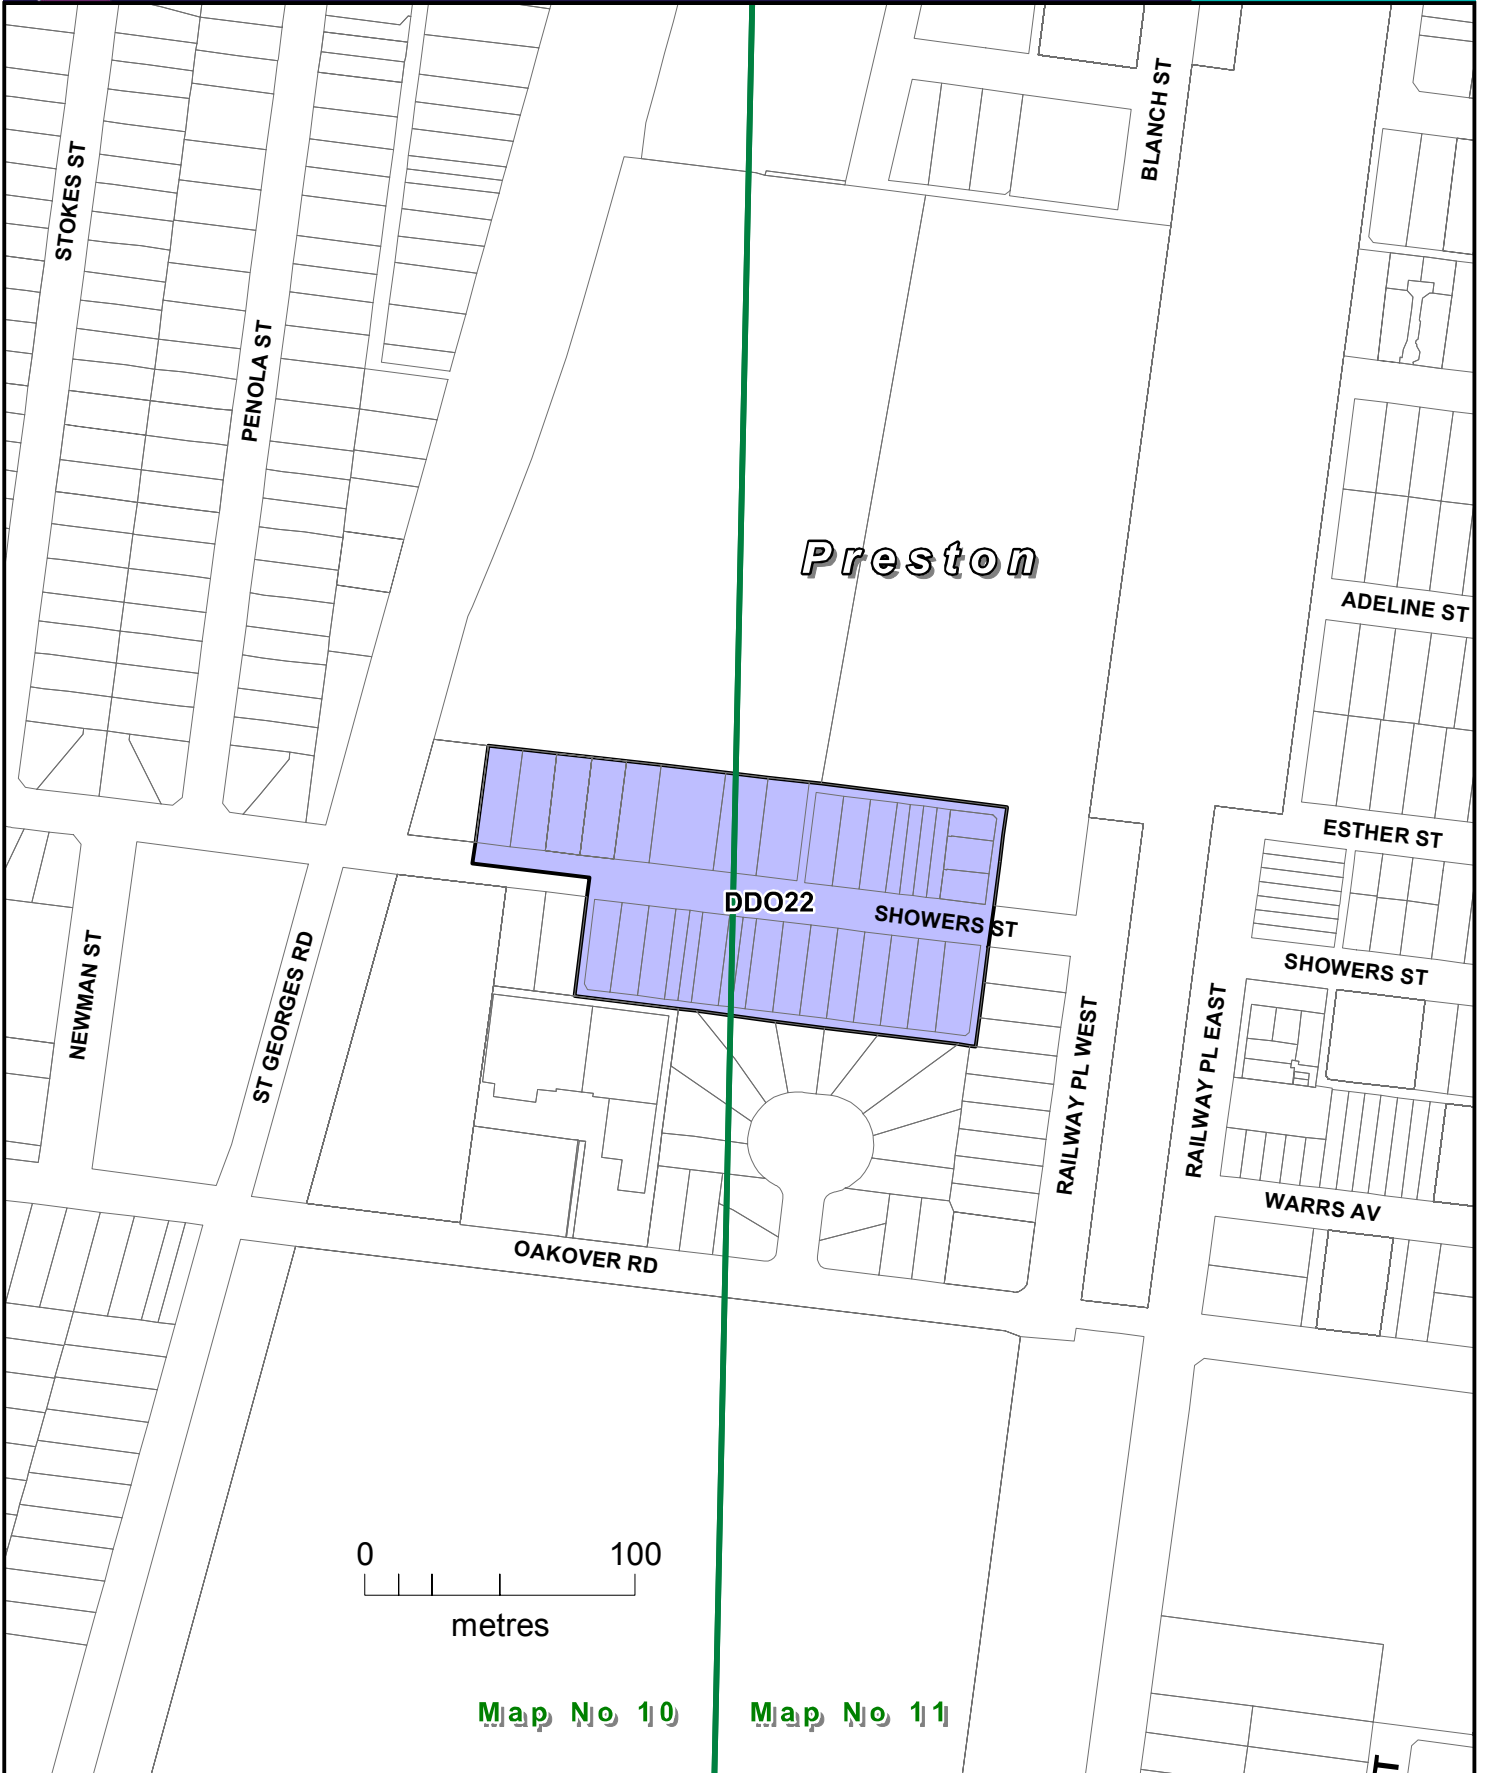

Map No 10

Map No 11

LEGEND

Part of Planning Scheme Maps 10DDO & 11DDO

D-DDO AREA TO BE DELETED FROM A DESIGN AND DEVELOPMENT OVERLAY (D-DDO16)

AMENDMENT C167

LEGEND

Part of Planning Scheme Maps 10DDO & 11DDO

DDO12 DESIGN AND DEVELOPMENT OVERLAY - SCHEDULE 22

AMENDMENT C167

LEGEND

Part of Planning Scheme Map 10DPO

DPO11 DEVELOPMENT PLAN OVERLAY - SCHEDULE 11

AMENDMENT C167