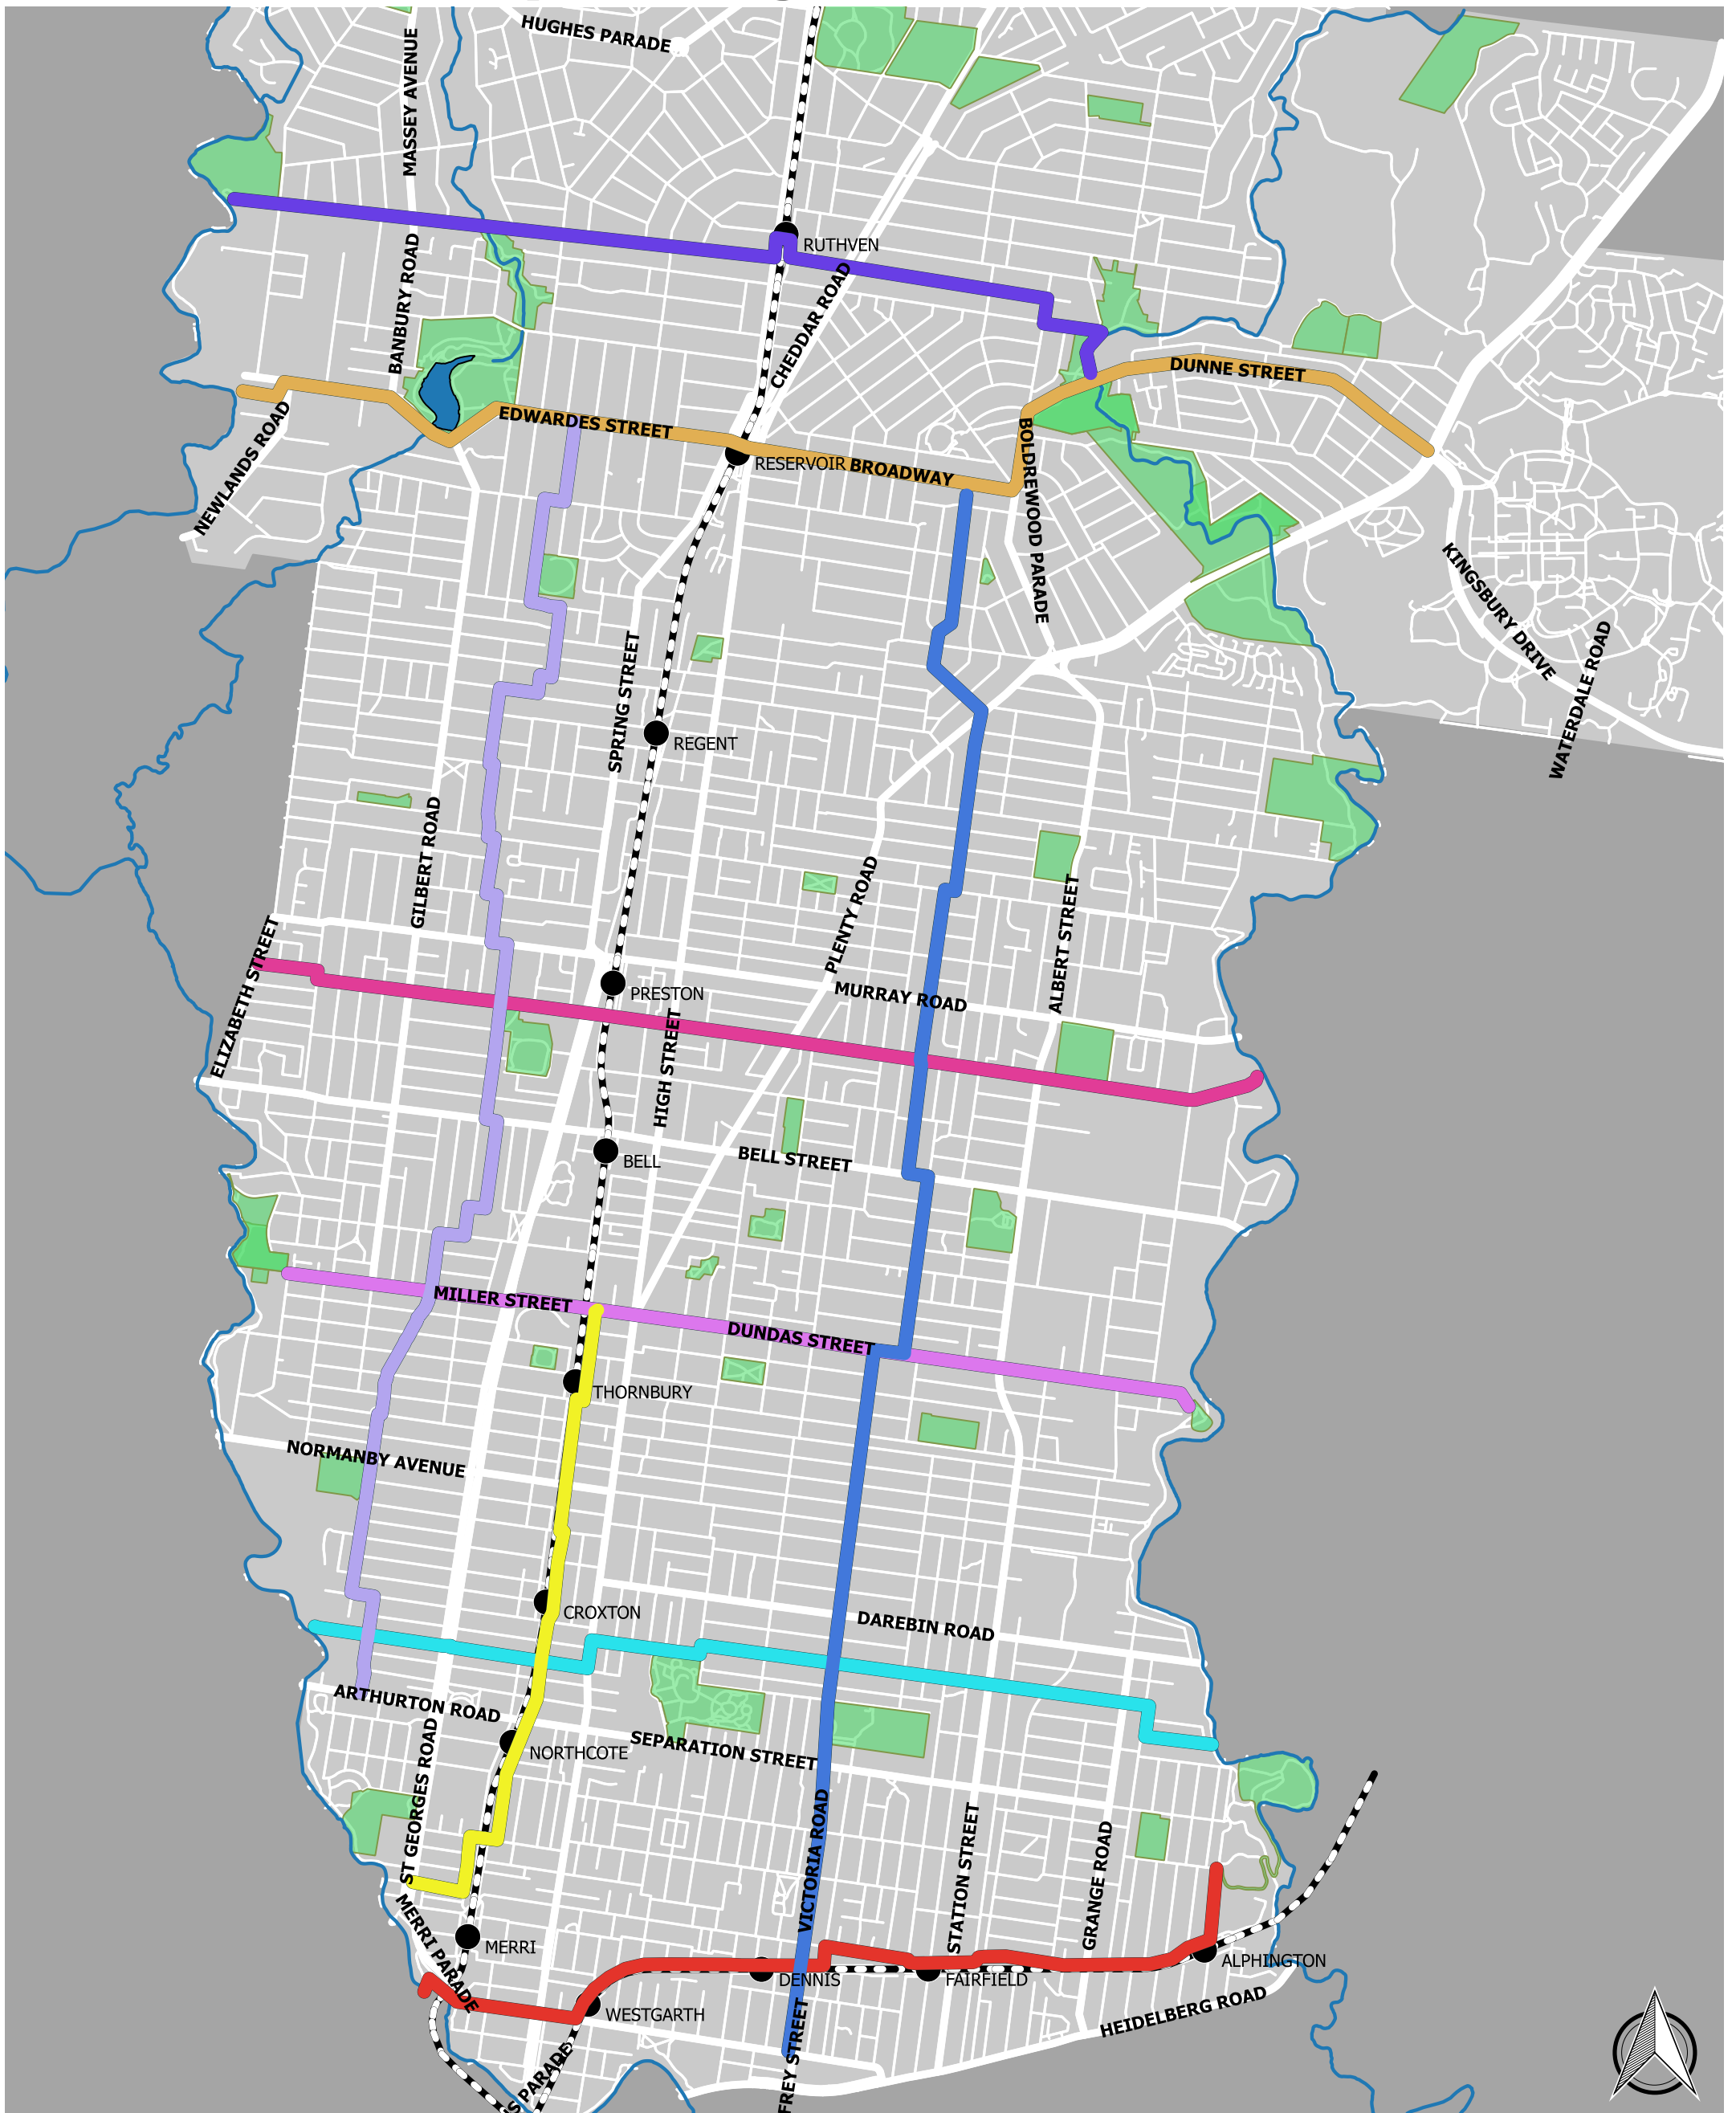

Streets for People Program

- Beavers Road (Merri Creek to Darebin Creek)
- Gower Street (Elizabeth Street to Darebin Creek)
- Dundas Street (Merri Creek to Darebin Creek)
- Broadway/Edwardes/Dunne Streets (Merri Creek to La Trobe University)
- South Crescent and Westgarth Street (Merri Creek to Yarana Road)
- Stott/Herbert/Park Streets (Miller Street to St. Georges Road)
- Victoria Road (Westgarth Street to Broadway)
- Woolhouse/Bracken/Jessie Streets (Arthurton Road to Edwardes Street)
- Broadhurst Avenue (Merri Creek to Darebin Creek)