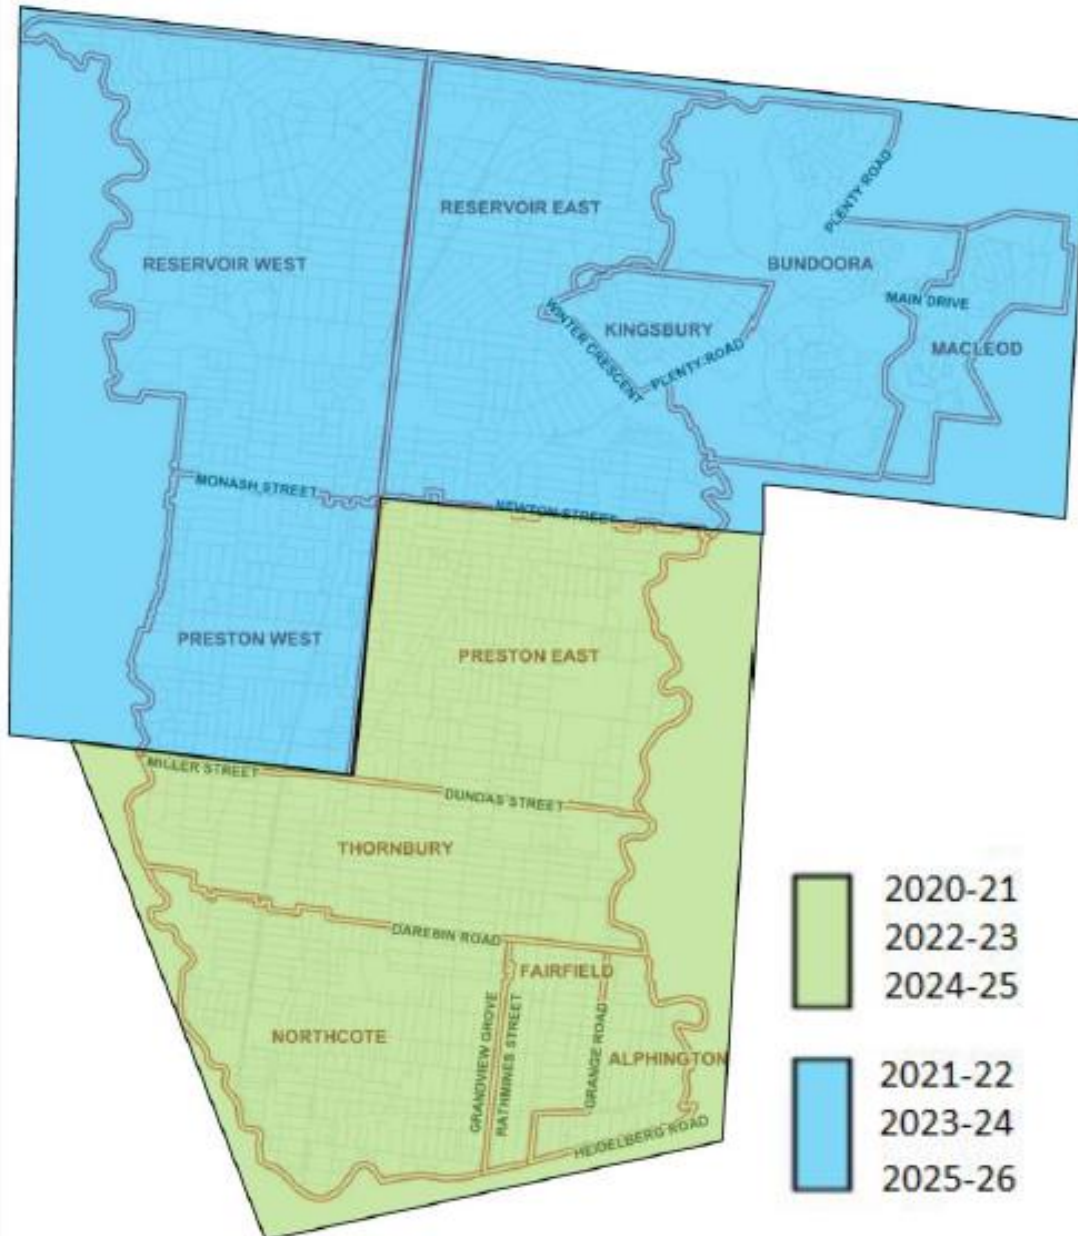

Suburb Boundary
 Roads

0 250 500
metres

2020-21
 2022-23
 2024-25

2021-22
 2023-24
 2025-26

Block	Prune Cycle Commencing
Alphington	Jul-20
Fairfield	Oct-20
Northcote	Nov-20
Preston East	Jan-21
Thornbury	Mar-21
Bundoora	Jul-21
Kingsbury	Aug-21
Macleod	Aug-21
Preston West	Sep-21
Reservoir West	Nov-21
Reservoir East	Apr-22