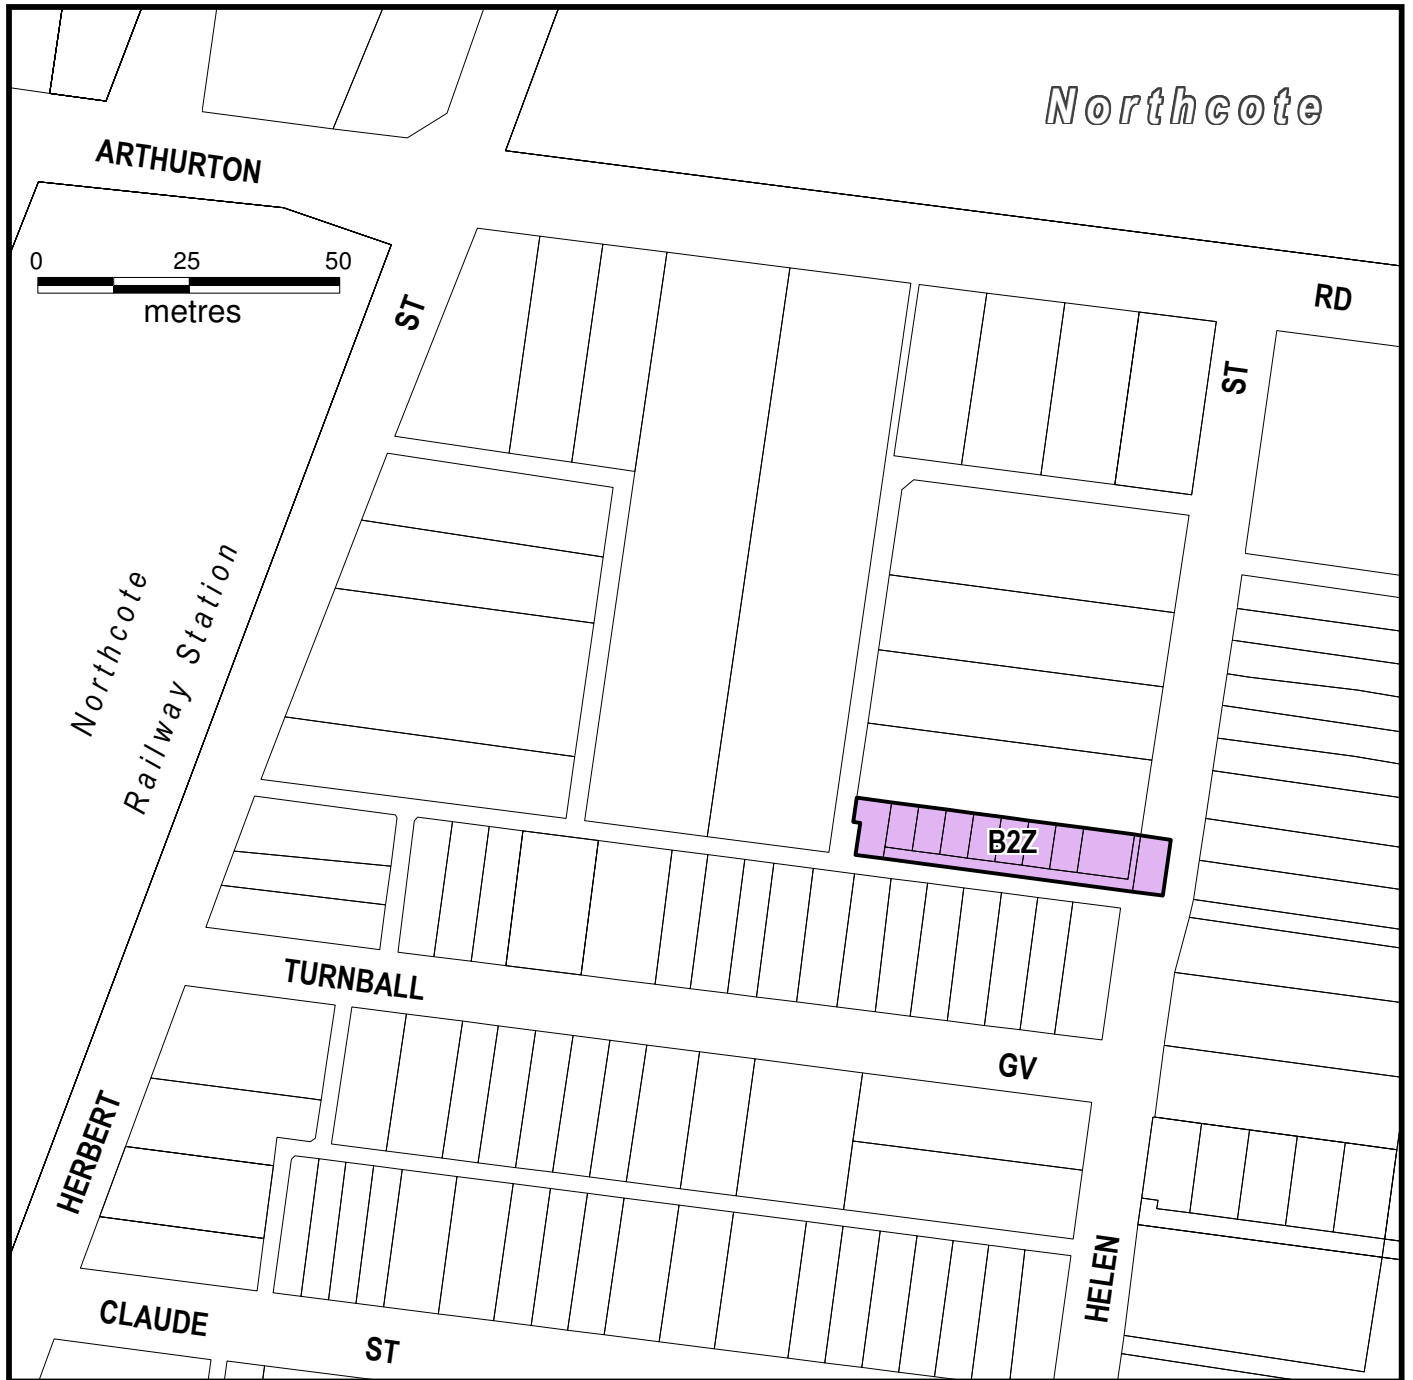

DAREBIN PLANNING SCHEME LOCAL PROVISION

Part of Planning Scheme Maps 13 & 14

LEGEND

 **B2Z** Business 2 Zone

AMENDMENT C111