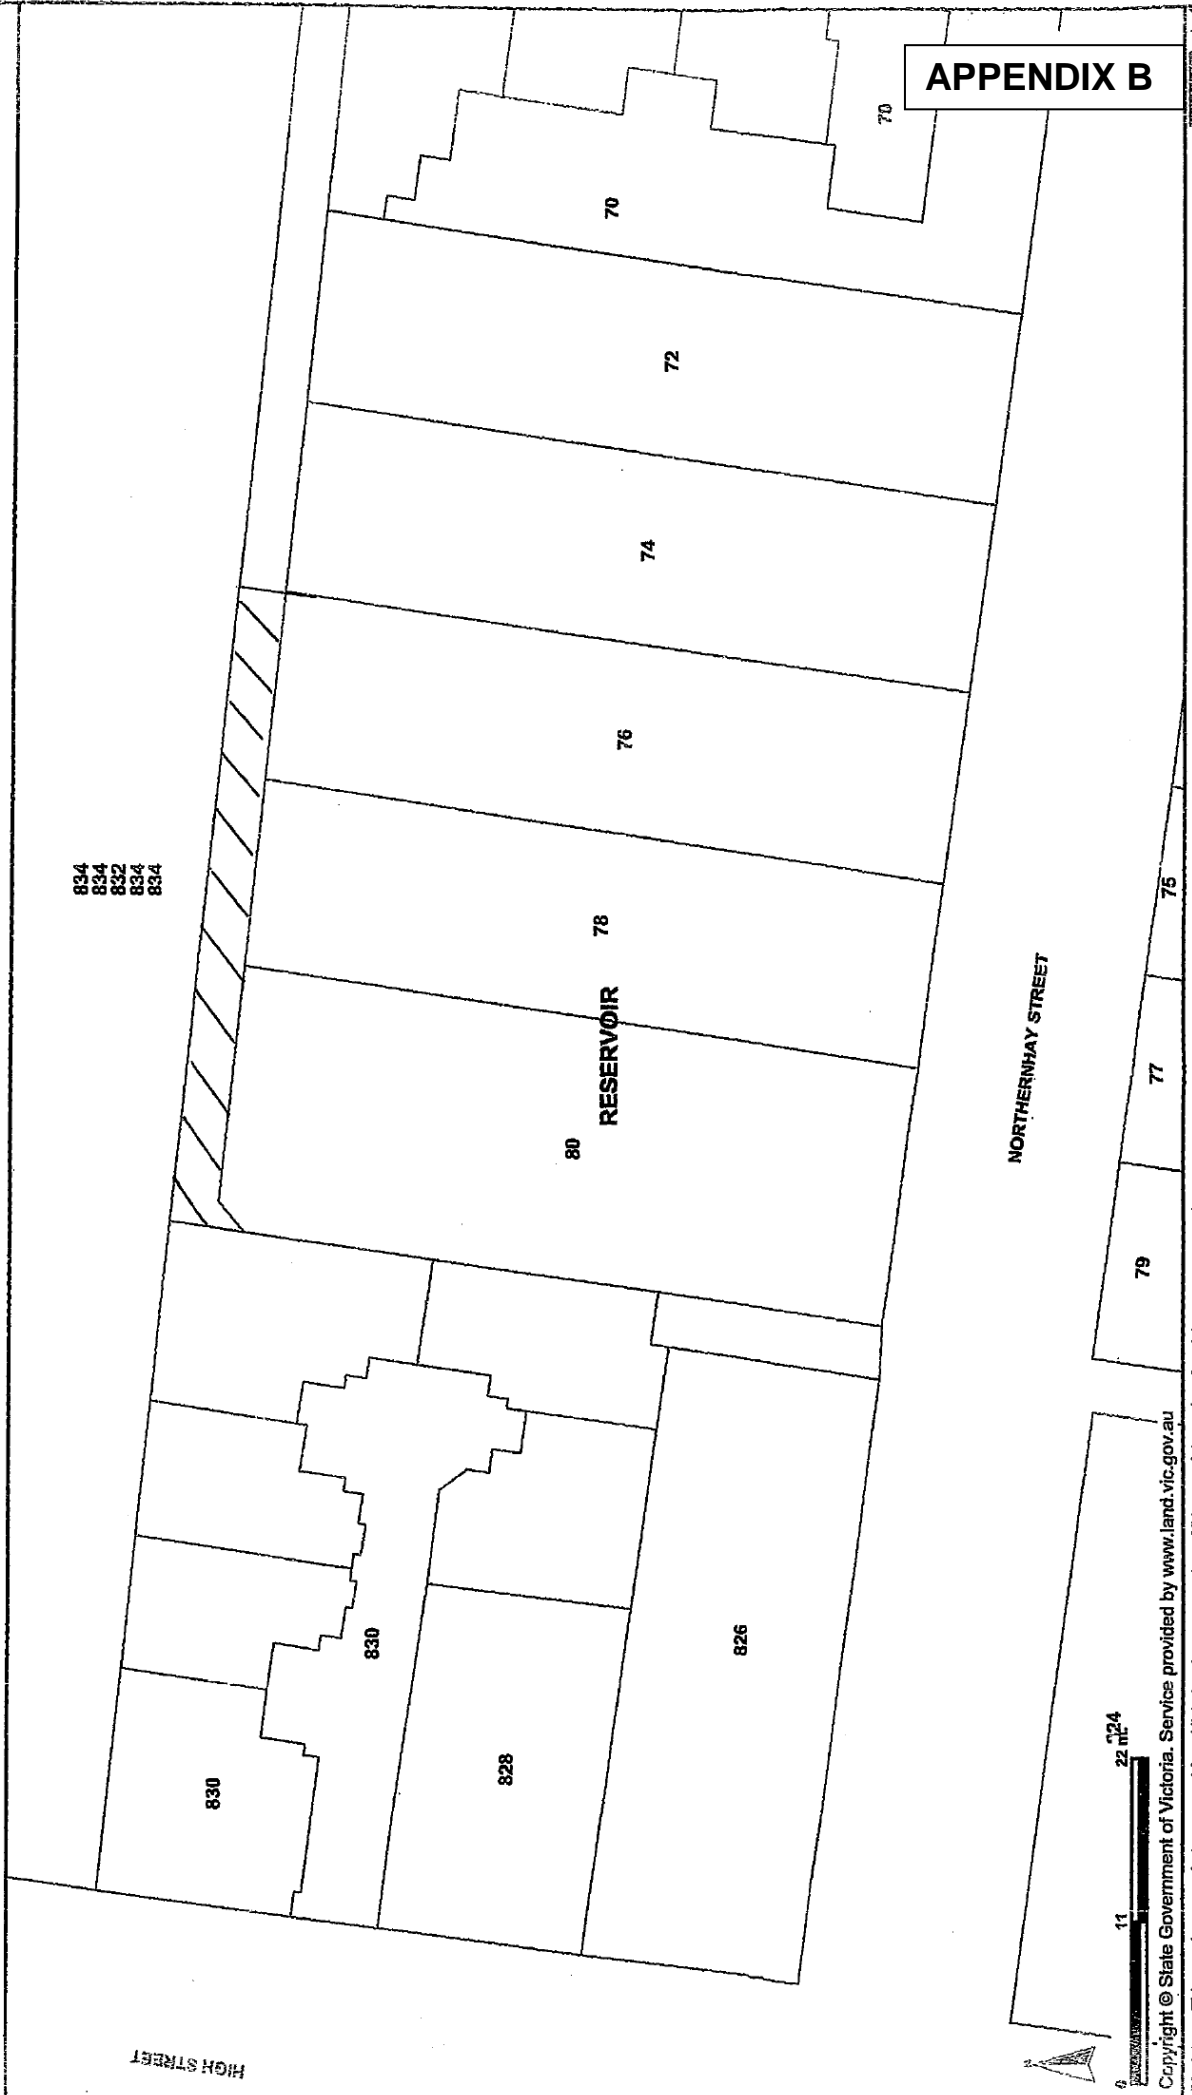

Section of road proposed to be discontinued

Map Centre - Melways 18 H7

HIGH STREET

11 22 n24

Copyright © State Government of Victoria. Service provided by www.land.vic.gov.au

Disclaimer: This map is a snapshot generated from Victorian Government data. This material may be of assistance to you but the State of Victoria does not guarantee that the publication is without flaw or is wholly appropriate for your particular purposes and therefore disclaims all liability for error, loss or damage which may arise from reliance upon it. All persons accessing this information should make appropriate enquiries to assess the currency of data.

Map Scale 1:500
December 5, 2013 12:27:42 PM