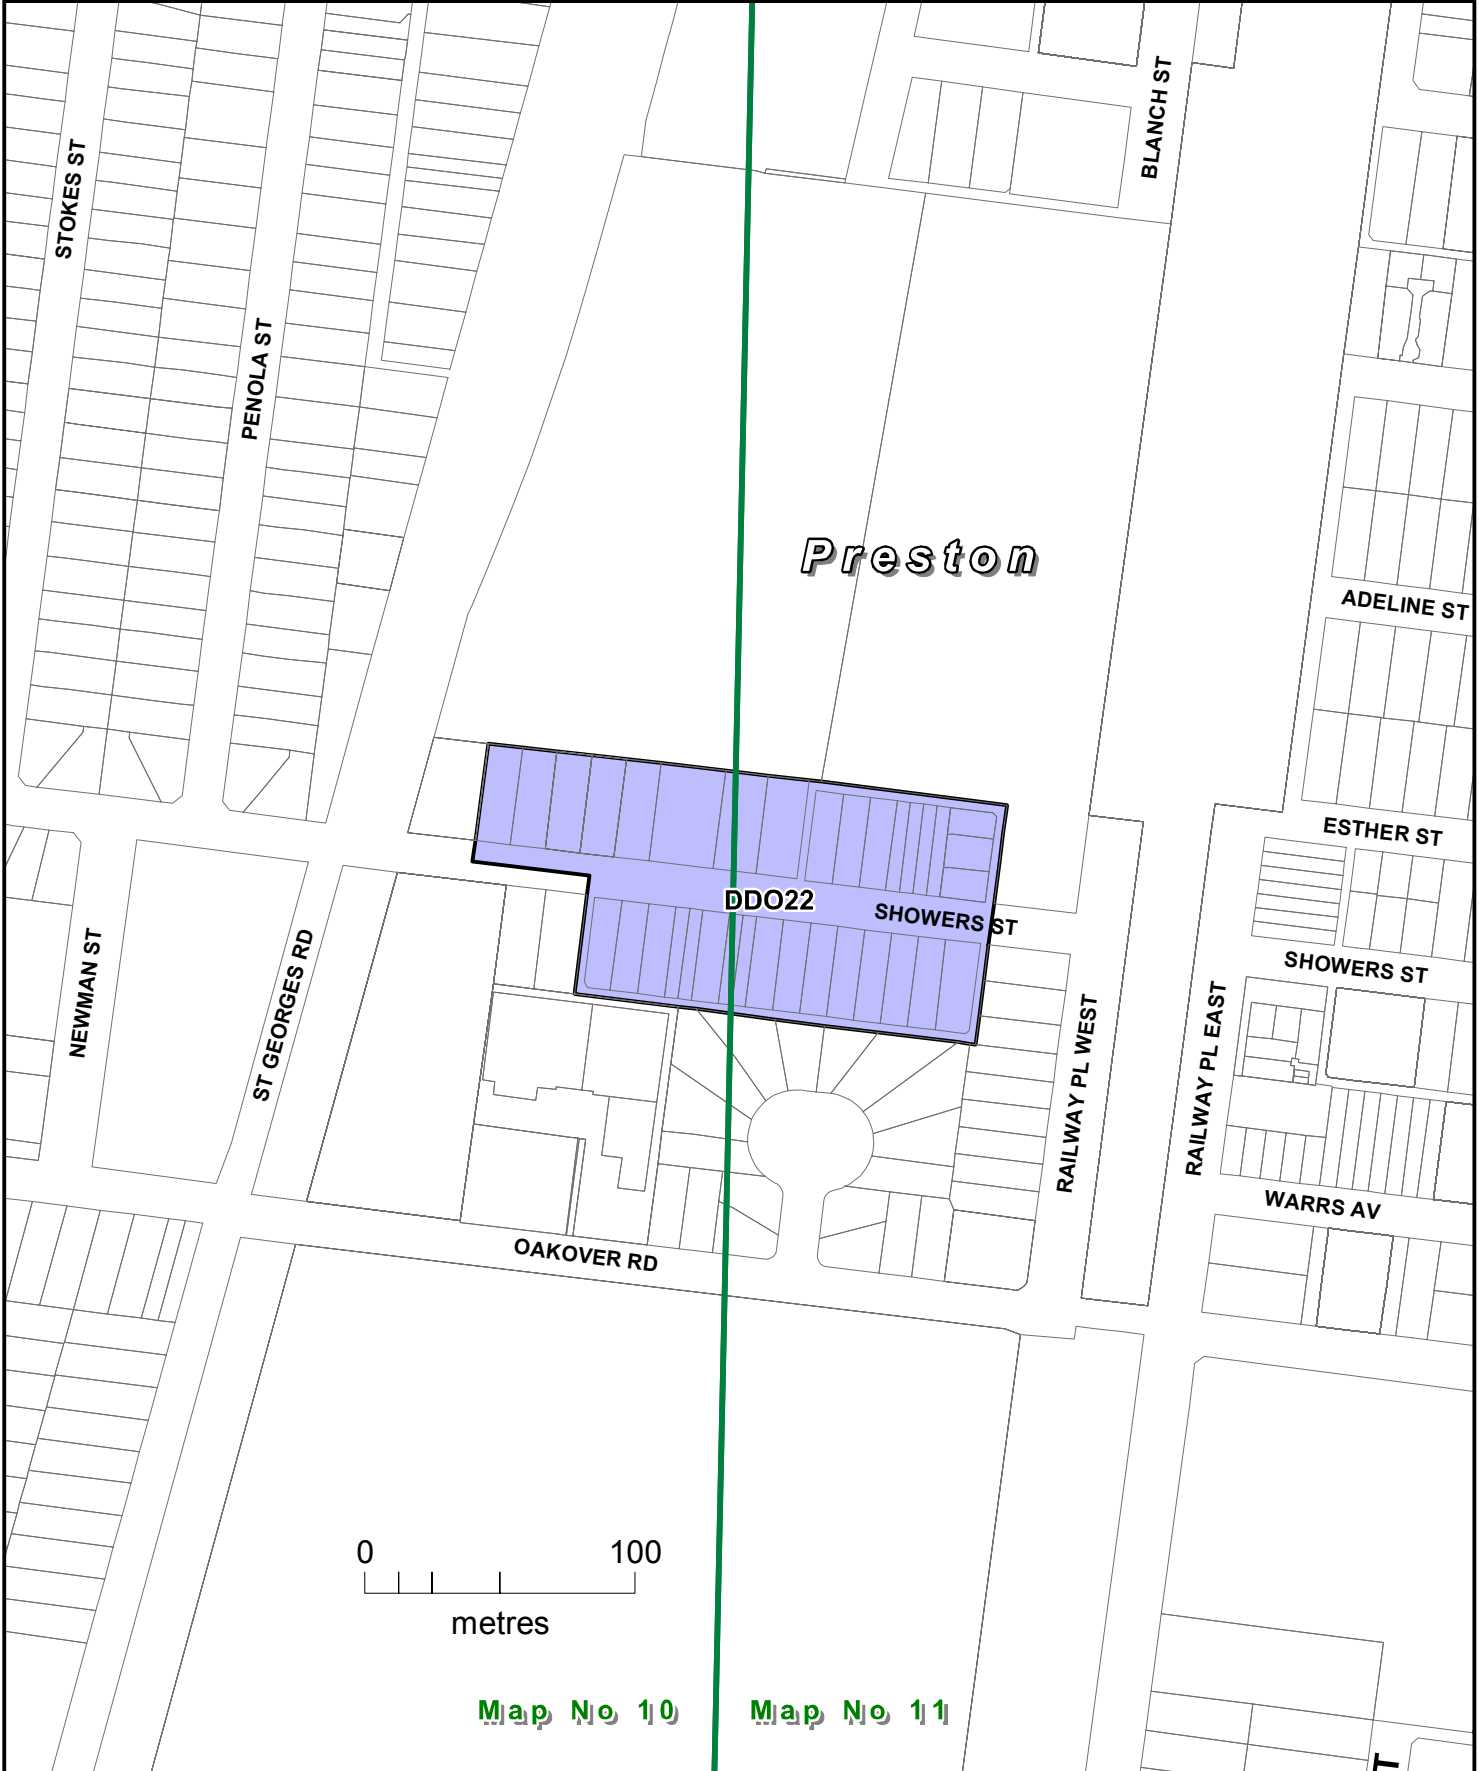

LEGEND

Part of Planning Scheme Maps 10DDO & 11DDO

D-DDO

AREA TO BE DELETED FROM A DESIGN AND DEVELOPMENT OVERLAY (D-DDO16)

AMENDMENT C167

LEGEND

Part of Planning Scheme Maps 10DDO & 11DDO

DDO12 DESIGN AND DEVELOPMENT OVERLAY - SCHEDULE 22

AMENDMENT C167

LEGEND

Part of Planning Scheme Map 10DPO

DPO11 DEVELOPMENT PLAN OVERLAY - SCHEDULE 11

AMENDMENT C167