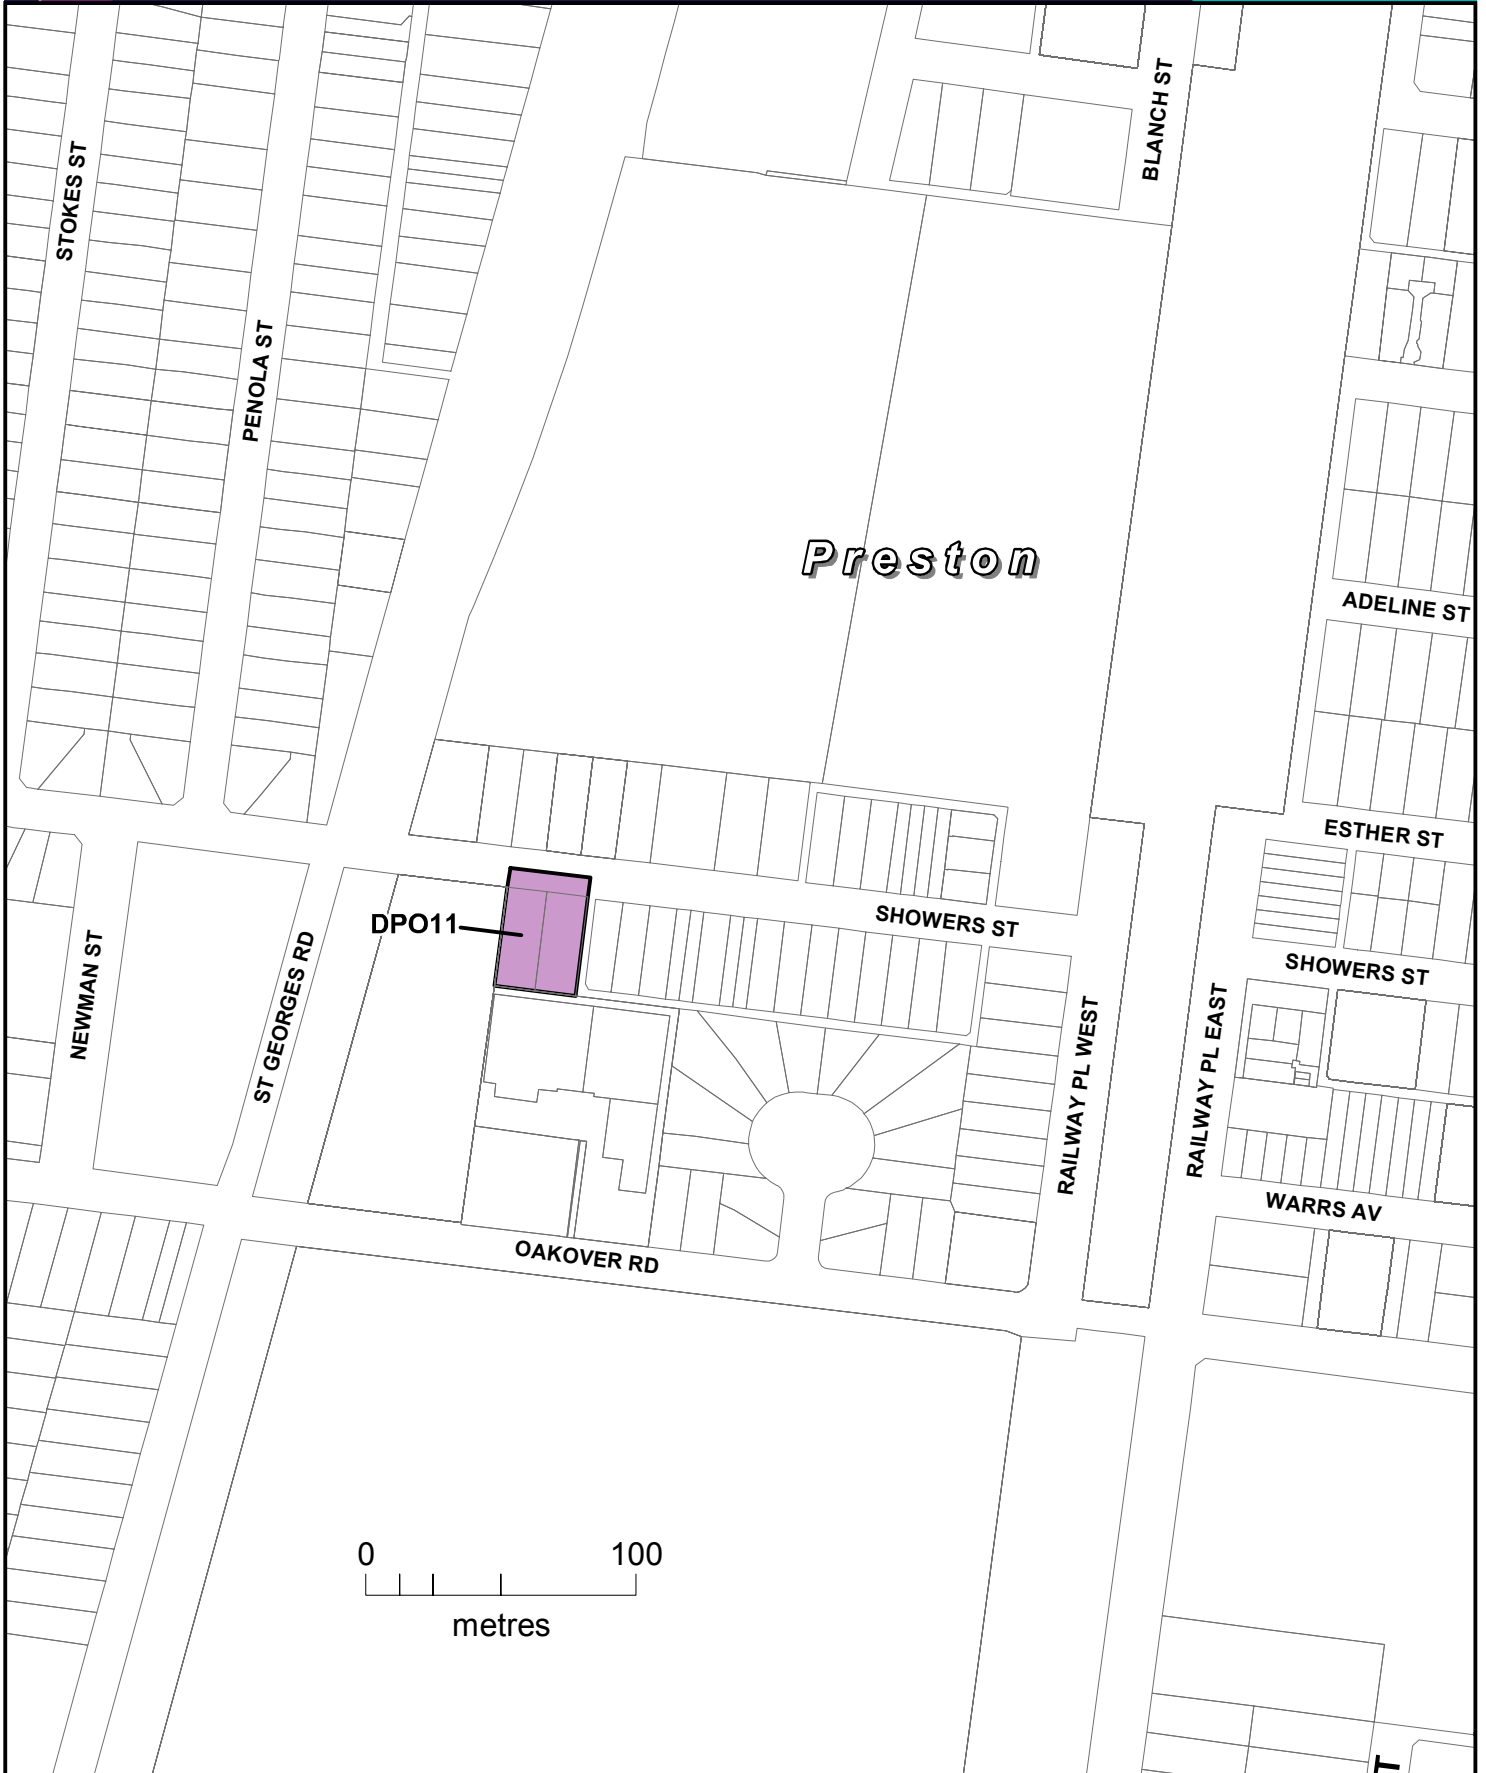

LEGEND

Part of Planning Scheme Maps 10DDO & 11DDO

D-DDO

AREA TO BE DELETED FROM A DESIGN AND DEVELOPMENT OVERLAY (D-DDO16)

AMENDMENT C167

LEGEND

Part of Planning Scheme Maps 10DDO & 11DDO

DDO12 DESIGN AND DEVELOPMENT OVERLAY - SCHEDULE 22

AMENDMENT C167

LEGEND

Part of Planning Scheme Map 10DPO

DPO11 DEVELOPMENT PLAN OVERLAY - SCHEDULE 11

AMENDMENT C167