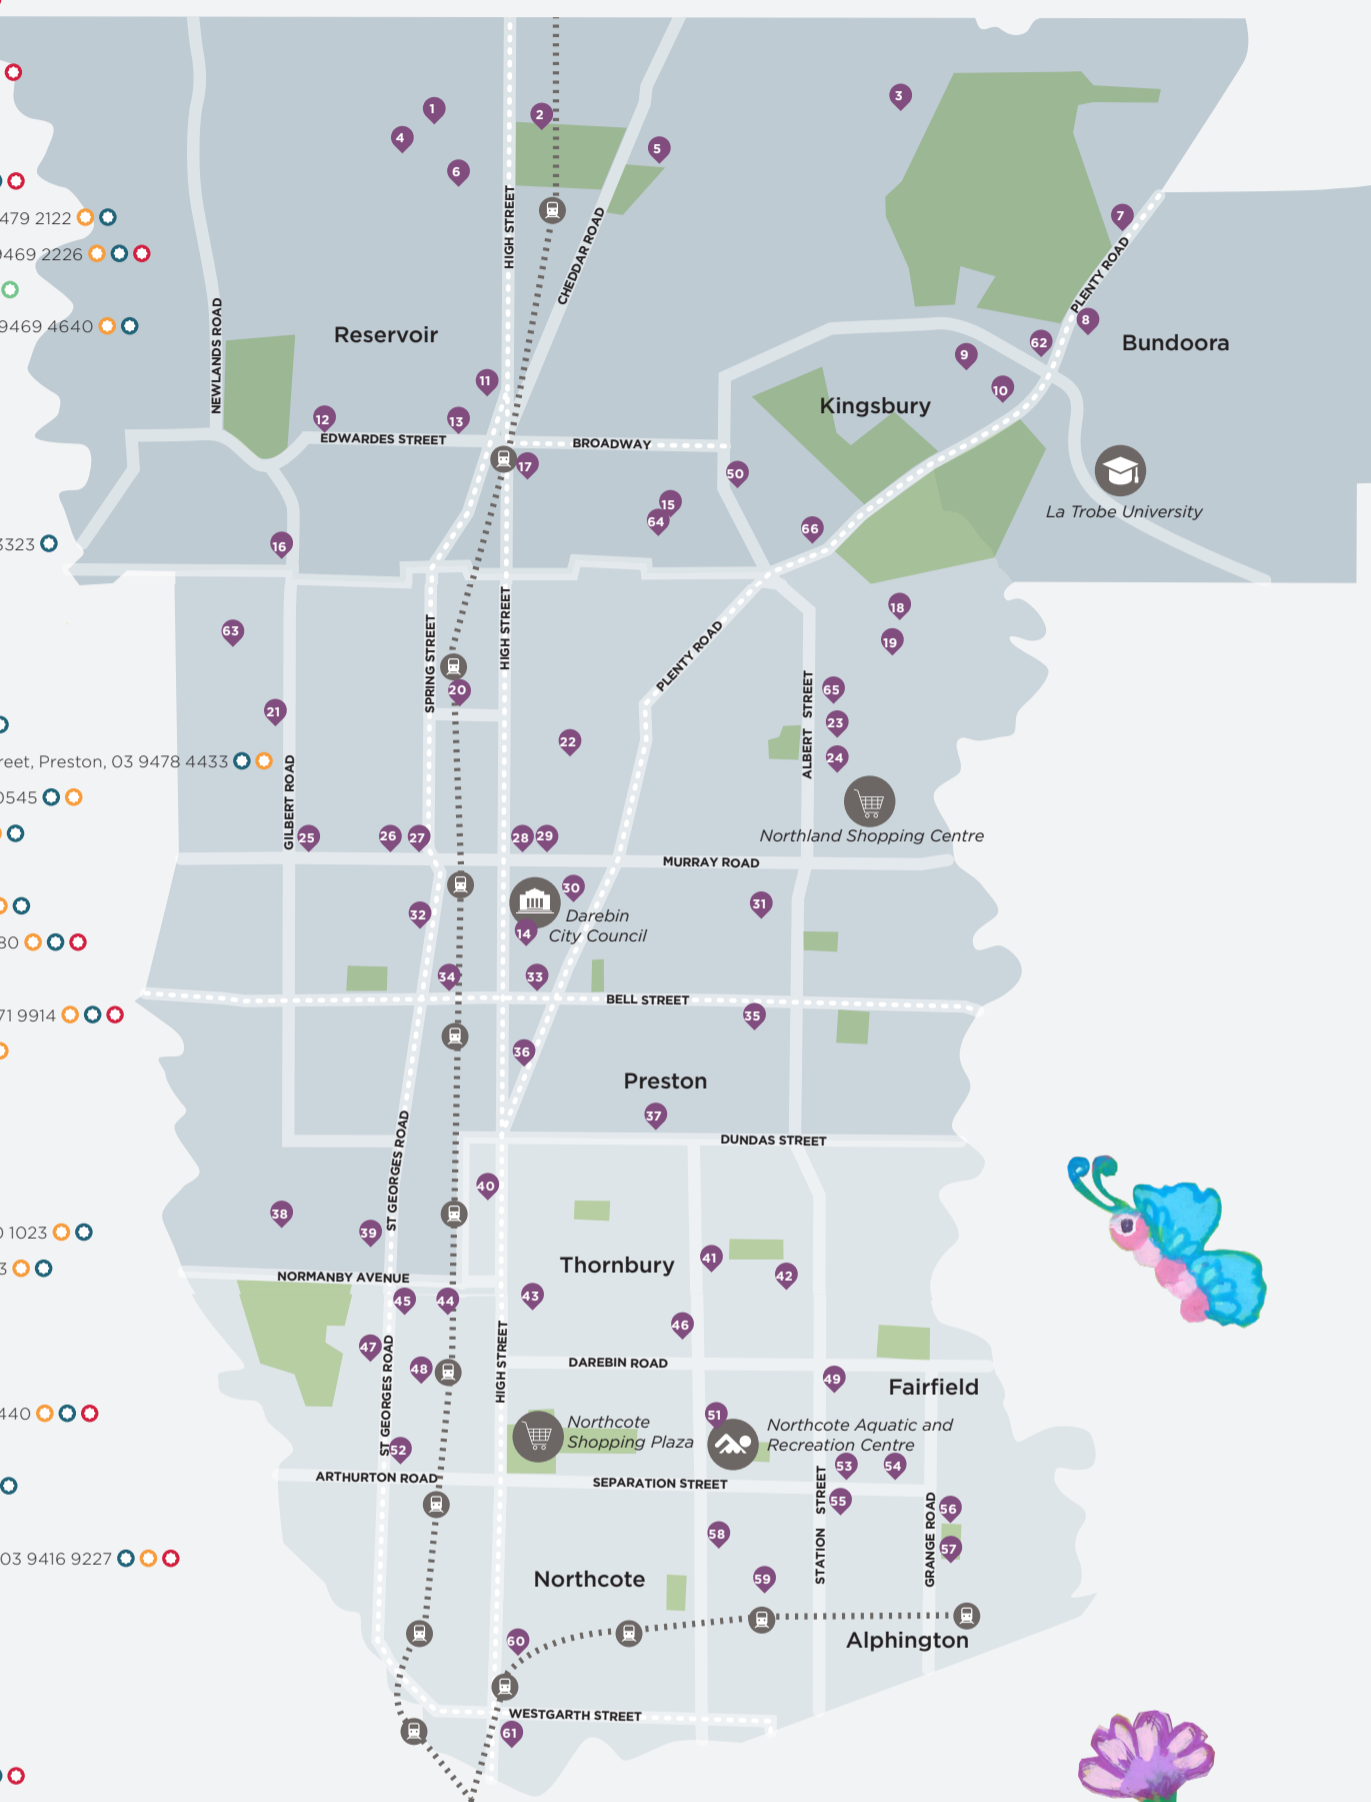

Child Care and Kindergarten in Darebin

- 1 Starfish Early Learning Centre, 17 Rosenthal Crescent, Reservoir, 03 9460 8200  
- 2 Keon Park Kindergarten, 75 Arundel Ave, Reservoir, 03 9460 1271  
- 3 Good Start Early Learning - Reservoir, 20-22 Gertz Avenue, Reservoir, 03 9462 2722  
- 4 Merrilands Uniting Early Learning, 23-25 Ryan Street, Reservoir, 03 9460 4674  
- 5 Keon Park Children's Hub Kindergarten, 1-7 Dole Ave, Reservoir, 03 9460 6557  
- 6 Gellibrand Crescent Kindergarten, 26 Gellibrand Crescent, Reservoir, 03 9460 5862  
- 7 Good Start Early Learning, 18-20 Karl Court, Bundoora, 03 9467 8733  
- 8 Milestones Early Learning Bundoora, 18-22 Main Drive, Bundoora, 03 9468 5238  
- 9 Maryborough Avenue Kindergarten, 14 Maryborough Ave, Kingsbury, 03 9460 5882  
- 10 La Trobe University Community Children's Centre, Ring Rd Bundoora, Bundoora, 03 9479 2122  
- 11 Darebin Childcare and Kindergarten - Reservoir, 6-8 Kenilworth Street, Reservoir, 03 9469 2226   
- 12 First Five Early Learning Reservoir, 117 Edwardes Street, Reservoir, 03 9088 6216   
- 13 Edwardes Street Child Care Centre & Kindergarten, 41 Edwardes Street, Reservoir, 03 9469 4640  
- 14 Goodstart Preston Dalgety Street, 15 Dalgety St, Preston, 03 9976 4722  
- 15 Oakhill Children's Centre, 91 North Road, Reservoir, 03 9470 1914   
- 16 Great Beginnings Reservoir, 763 Gilbert Road, Reservoir, 03 9478 9222  
- 17 Dewdrops Early Learning, 89 Delaware Street, Reservoir, 03 9478 3615  
- 18 Blake Street Kindergarten, 109 Blake Street, Reservoir, 03 9478 8037  
- 19 East Preston Islamic College Early Learning Centre, 55 Tyler Street, Preston, 03 9478 3323  
- 20 Good Start Early Learning - Preston, 22A Regent Street, Preston, 03 9471 4688  
- 21 J.S.Grey Kindergarten, 524 Gilbert Road, Preston West, 03 9470 5836  
- 22 Wood Street Childcare Centre, 272 Wood Street, Preston, 03 9471 1755  
- 23 Northland Kinder Haven, 59-65 Wood Street, Preston, 03 9471 1511  
- 24 Melbourne Juniors Early Learning Centre, 24 Sheila Street, Preston, 03 9470 2844  
- 25 Wonder World Play Centre, Childcare & Kindergarten, 399A Murray Road - Via Ford Street, Preston, 03 9478 4433  
- 26 Guardian Childcare and Education Preston West, 391 Murray Road, Preston, 03 9069 0545  
- 27 Guardian Childcare and Education - Preston, 418 Murray Road, Preston, 03 9471 1115  
- 28 Happy Hubhub, 239A Murray Road, Preston, 1300 482 282  
- 29 Inspire Early Learning Journey - Preston, 235 - 239 Murray Rd, Preston, 03 9478 1231  
- 30 Darebin Childcare and Kindergarten - Preston, 260 Gower Street, Preston, 03 9471 3780   
- 31 Gower Street Kindergarten, 146 Gower Street, Preston, 03 9478 5374  
- 32 Nara Community Early Learning Centre, 77-91 (Rear) St. Georges Road, Preston, 03 9471 9914   
- 33 Nino Early Learning Adventures - Preston, 365 Bell Street, Preston, 03 8582 7000  
- 34 Bell Street Early Learning & Kinder, 573 Bell Street, Preston, 03 9480 5272  
- 35 Busy Bees at Preston East, 54 Victoria Street, Preston, 03 9484 2333  
- 36 Kool Kidz Childcare Preston, 59 Plenty Road, Preston, 03 9484 2448  
- 37 Thornbury Kindergarten, 8C Newcastle Street, Thornbury, 03 9484 1095  
- 38 Guardian Childcare and Education - Thornbury, 200 Smith Street, Thornbury, 03 9480 1023  
- 39 Good Start Early Learning - Thornbury, 99-101 Harold Street, Thornbury, 03 9484 0233  
- 40 Yappera Children's Service, 2B Watt Street, Thornbury, 03 9416 8787  
- 41 Clyde Street Kindergarten, 70 Clyde Street, Thornbury, 03 9484 4140  
- 42 Thornbury World of Learning, 80-82 Wilmoth Street, Thornbury, 03 9480 2111  
- 43 Raleigh Street Community Children's Centre, 28 Raleigh Street, Thornbury, 03 9484 2440   
- 44 Bridge Darebin - Thornbury, 131 Shaftesbury Parade, Thornbury, 03 9480 0466  
- 45 Sunrise Preschool & Long Day Care, 63 Woolton Avenue, Thornbury, 03 9484 9982  
- 46 Thornbury Learning Centre, 52 Speight Street, Thornbury, 03 9480 4288  
- 47 Merri Community Childcare Centre & Kindergarten, 313 St. Georges Street, Thornbury, 03 9416 9227   
- 48 TimeOut Educare - Northcote, 38 Arthurton Road, Northcote, 03 9486 7411  
- 49 The Hive Early Learning Centre, 260 - 264 Arthur St, Fairfield, 03 9482 3405  
- 50 Reservoir East Family Centre, 15 Gisborne Crescent, Reservoir, 03 9409 1723   
- 51 Clifton Street Children's Centre, 55 Clifton Street, Northcote, 03 9486 3299  
- 52 Batman Park Kindergarten, 79 Elm Street, Northcote, 03 9481 0237  
- 53 Alfred Nuttall Memorial Kindergarten, 34 Separation Street, Fairfield, 03 9489 0262  
- 54 Perry Street Childcare and Elizabeth Gorman Memorial Kindergarten, 129 Perry Street, Fairfield, 03 9489 2949   
- 55 Only About Children Northcote, 160-162 Victoria Road, Northcote, 13 86 22  
- 56 Journey Early Learning Centre Alphington, 94 Grange Road, Alphington, 03 9005 4650  
- 57 Smart Start Early Learning & Development Centre, 18-24 Grange Road, Alphington, 03 9497 2078  
- 58 Annie Dennis Children's Centre, 2 Oldis Avenue, Northcote, 03 9486 7638   
- 59 Westgarth Kindergarten, 557 Clarke Street, Northcote, 03 9486 4147  
- 60 TimeOut Educare - Westgarth, 26-28 Pearl Street, Northcote, 03 9481 1446  
- 61 Nicki's Clever Cookies, 57 Cunningham Street, Northcote, 03 9489 9508  
- 62 Nido Early School Kingsbury, 1019 Plenty Rd, Kingsbury, 03 9039 1923  
- 63 Nido Early School North Coburg, 168-170 Elizabeth Street Coburg North, 03 7038 3526 (Opening in 2023)  
- 64 Oakhill Kindergarten, 12 Acheron Avenue, Reservoir, 03 9471 8147  
- 65 Genius Childcare Reservoir, 192 Albert Street, Reservoir, 1300 955 540  
- 66 Inspire Early Learning Journey Montessori Reservoir, 823 - 825 Plenty Rd, Reservoir, 03 9568 2999  