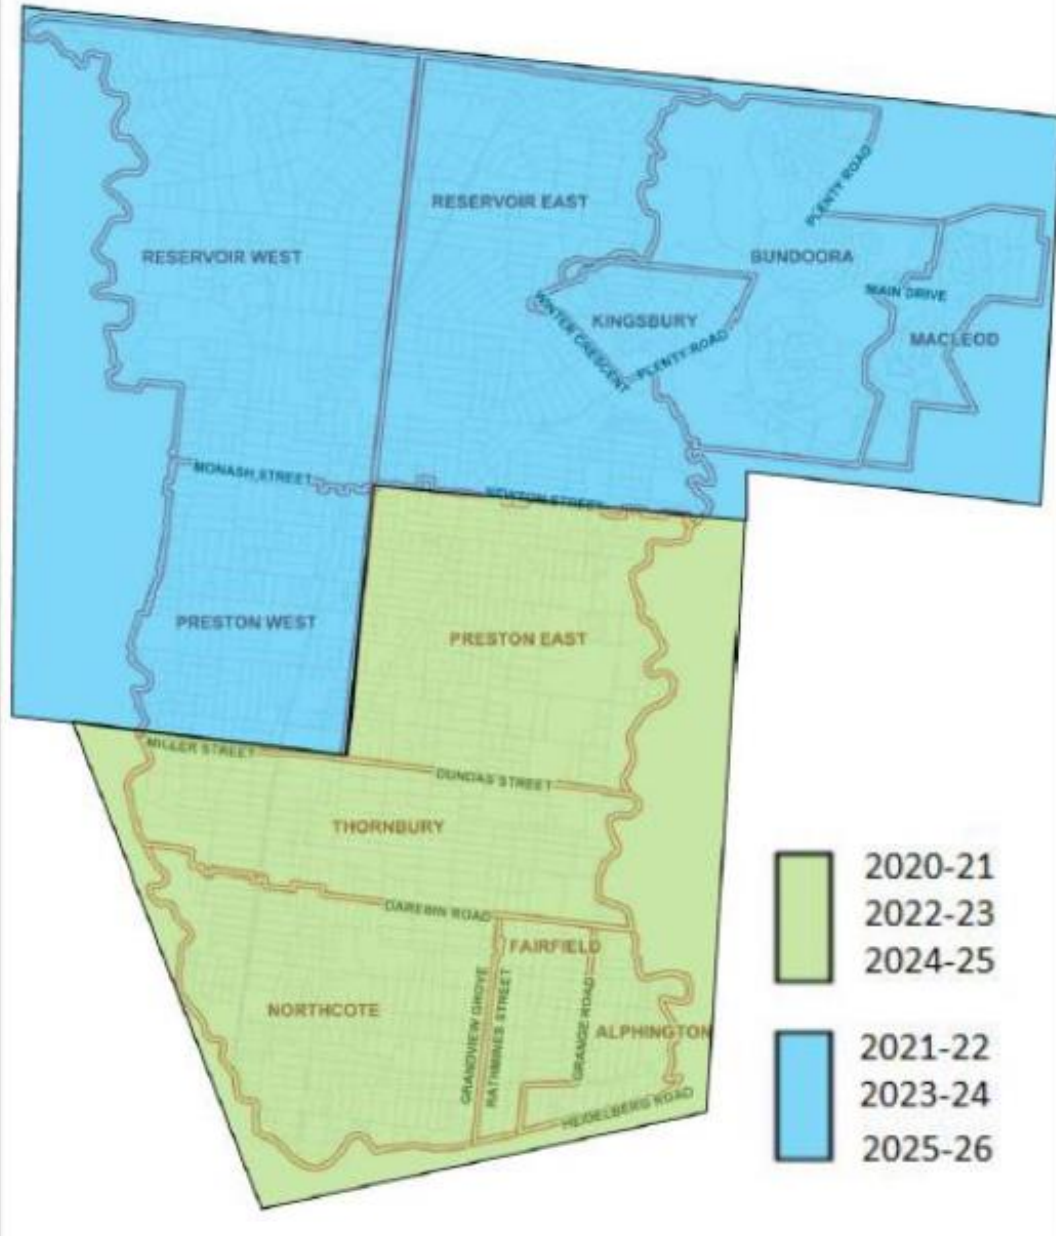

 Suburb Boundary  
 Roads

Block	Prune Cycle Commencing
Alphington	June 2022
Fairfield	August 2022
Northcote	October 2022
Preston East	January 2023
Thornbury	April 2023
Bundoora	July 2023
Kingsbury	August 2023
Macleod	August 2023
Preston West	September 2023
Reservoir West	November 2023
Reservoir East	April 2024